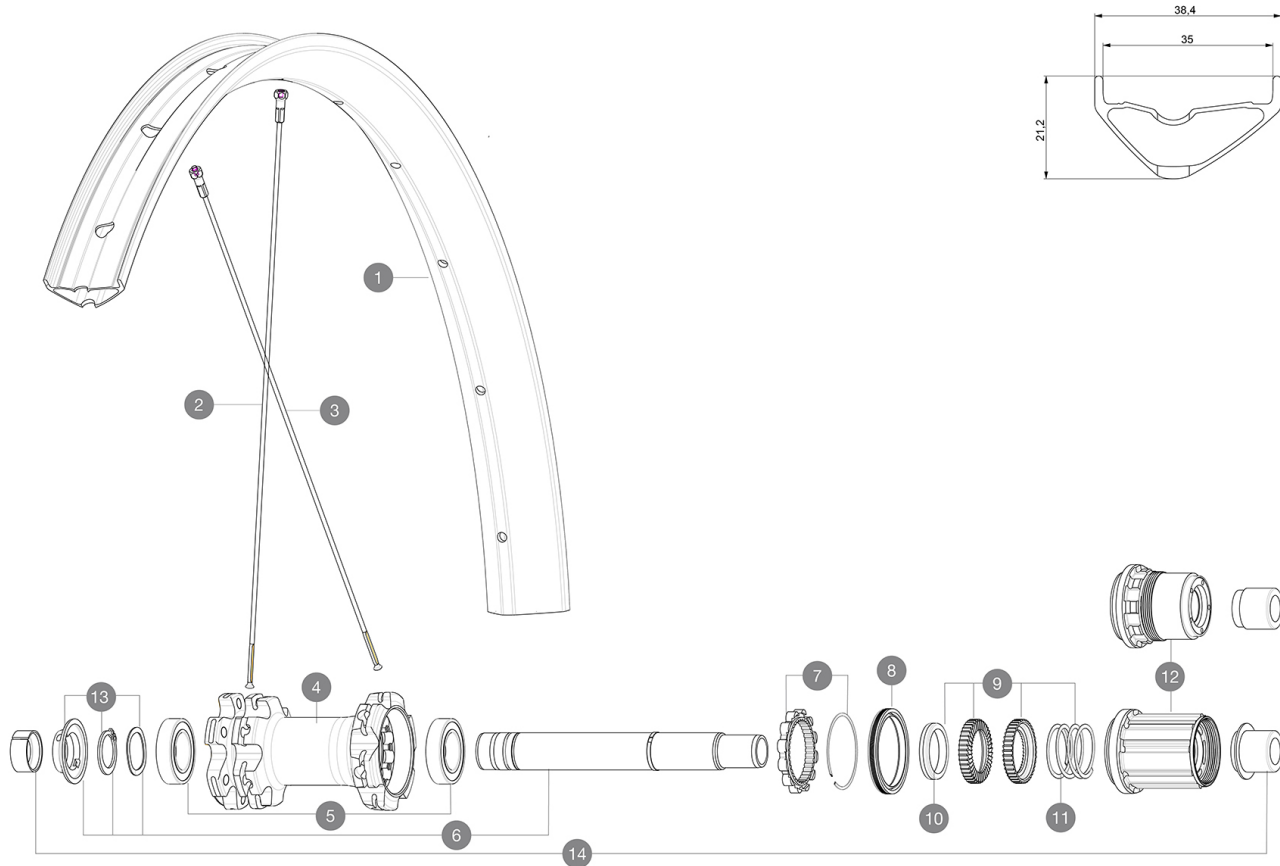

ASTM CATEGORY 3 : CROSS COUNTRY AND TRAIL RIDING

For a longer longevity of the wheel, Mavic recommends that the total weight supported by the wheels don't exceed 120kg, bike included

Recommended tyre sizes: 65mm to 81mm (2.5" to 3.2")

REFERENCES WHEELS

R26091 XA 35 27,5 Rr Boost XD

R26081 XA 35 27,5 Rr Boost

RIMS

&NBSP;:

1	V3762215	KIT FRT/REAR RIM XA 35 27,5"
	V3710101	40mm UST Tape For 35mm Wide Rims

SPOKES

2	36690101	"KIT 12 FT/NDS CROSSONE/CROSSMAX/XA 27,5"" SPK 278mm"
3	36690201	"KIT 12 DS XONE/CROSSRIDE FTSX/CROSSMAX/XA 27,5"" SPK 276mm"

HUB SHELLS

4	N/A	HUB BODY
5	M40076	HUB BEARINGS 17x30x7 6903 x 2
6	V2372201	KIT ID360 148 D6T AXLE WITH CLIP
7	V2252701	KIT ID360 INSERT SHAPED EAR LOBE > 2017
8	V2251601	KIT ID360 SEAL + GREASE
9	V2375201	KIT ID360 24 TEETH 2 RATCHET + MTB SPRING + PAD (specific)
10	V2375401	KIT ID360 MTB 24T 3 NOISE REDUCING PADS
11	V2372901	KIT 3 ID360 MTB SPRINGS
12	V3740101	XD MTB Freewheel Body ID360
12	V3790101	HG9 Steel MTB Freewheel Body ID360
13	V2373001	KIT ADJUST. SYSTEM QRM AUTO ID360 for 17x30x7 bearing

SPOKES

- **Material** : steel
- **Material** : steel
- **Shape** : straight pull, round
- **Shape** : straight pull, round
- **Count** : 24 front and rear
- **Count** : 24 front and rear
- **Lacing** : front and rear crossed 2
- **Lacing** : front and rear crossed 2