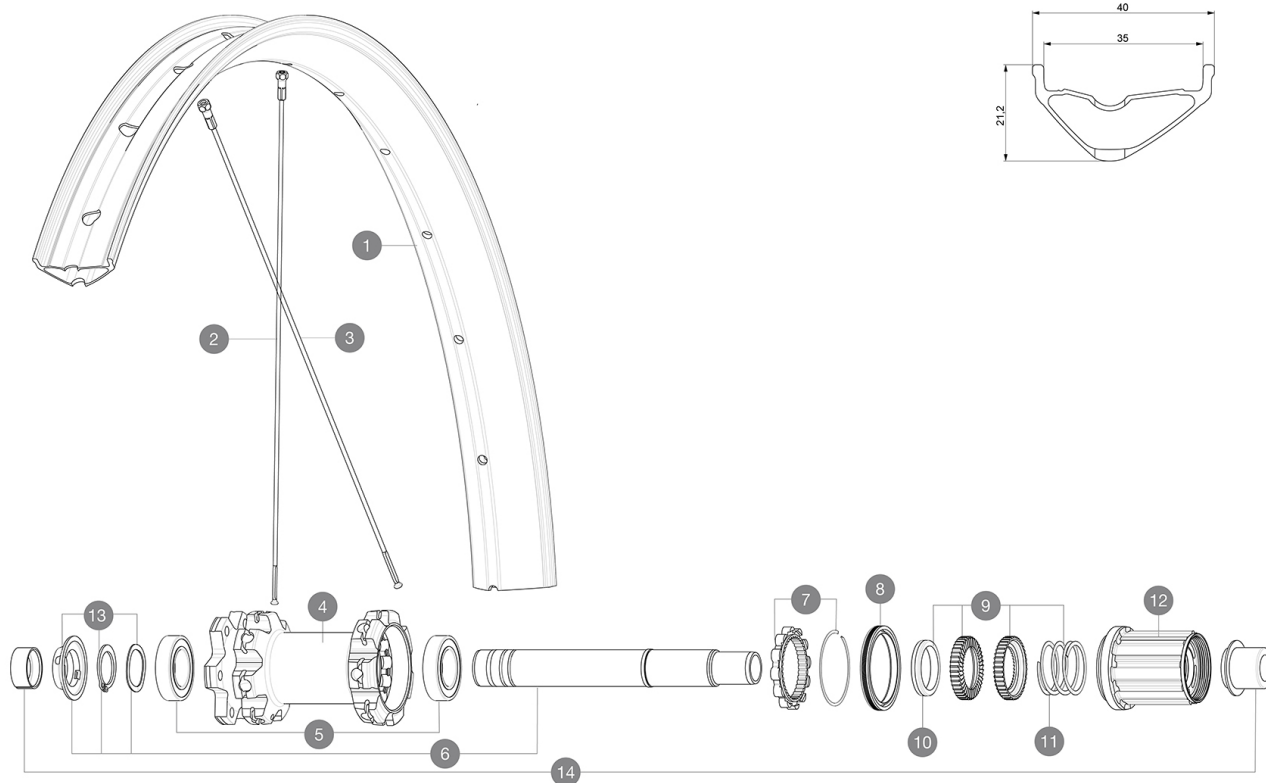

ASTM CATEGORY 3 : CROSS COUNTRY AND TRAIL RIDING

For a longer longevity of the wheel, Mavic recommends that the total weight supported by the wheels don't exceed 150kg, bike included

Recommended tyre sizes: 65mm to 81mm (2.5" to 3.2")

REFERENCES WHEELS

P88801	E-XA 35 27,5 Pr Bst	R26051	E-XA 35 27,5 Rr Boost XD
P88811	E-XA 35 27,5 Pr Bst XD	R26041	E-XA 35 27,5 Rr Boost

RIMS

&NBSP;:

1	V3763715	KIT FRT/REAR RIM E-XA 27,5"
	V3710101	40mm UST Tape For 35mm Wide Rims

SPOKES

2	V3821301	KIT 14 FRT/ND5 E-CROSSMAX/E-XA 27,5" FLAT SPOKE 282mm + nip
3	V3821501	KIT 14 DS E-CROSSMAX/E-XA 27,5" FLAT SPOKE 280mm + nippl.

HUB SHELLS

4	N/A	HUB BODY
5	M40076	HUB BEARINGS 17x30x7 6903 x 2
6	V2372201	KIT ID360 148 D6T AXLE WITH CLIP
7	V2252701	KIT ID360 INSERT SHAPED EAR LOBE > 2017
8	V2251601	KIT ID360 SEAL + GREASE
9	V2375201	KIT ID360 24 TEETH 2 RATCHET + MTB SPRING + PAD (specific)
10	V2375401	KIT ID360 MTB 24T 3 NOISE REDUCING PADS
11	V2372901	KIT 3 ID360 MTB SPRINGS
12	V3790101	HG9 Steel MTB Freewheel Body ID360
13	V2373001	KIT ADJUST. SYSTEM QRM AUTO ID360 for 17x30x7 bearing

ADAPTERS

14	V2510701	ID360V2RrAxleAdapt12x142/148
	V2510801	ID360 V2 RrAxleAdapt9x135