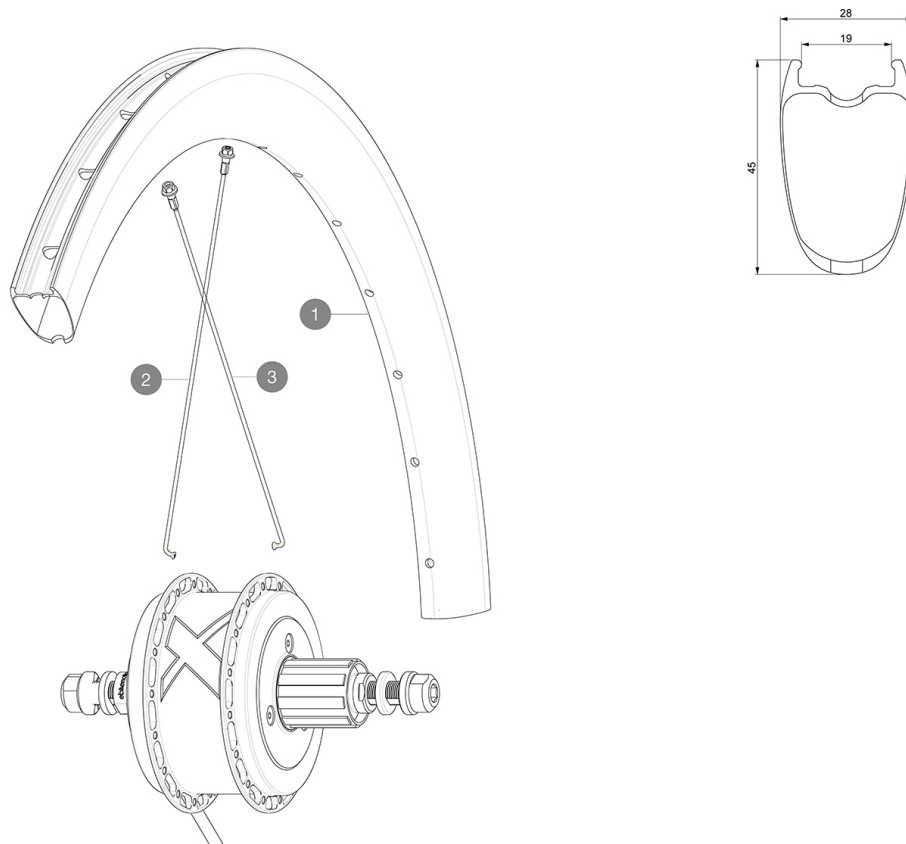

REFERENCES WHEELS

Max. Pressure: see indication on wheel and tyre. If they differ, use the lower of the 2

RIMS

&NBSP;:

1	V4093713	Kit Rear rim Cosmic SL 45 Disc EBM/ CPC UST Disc EBM
1	V2738813	KIT REAR RIM COSMIC PRO CARBON UST DISC EBM 32 holes - white
	V2620101	UST RIM TAPE 25mm (for 21-24mm wide rim)

SPOKES

2	V3668001	KIT 16 NON DRIVE SIDE J-bent Spoke 230mm COSMIC PRO CARBON U
3	V3667901	KIT 16 DRIVE SIDE J-bent Spoke 228mm COSMIC PRO CARBON UST D

Cosmic Pro Carbon UST EBM

Specifications

WHEEL WEIGHTS