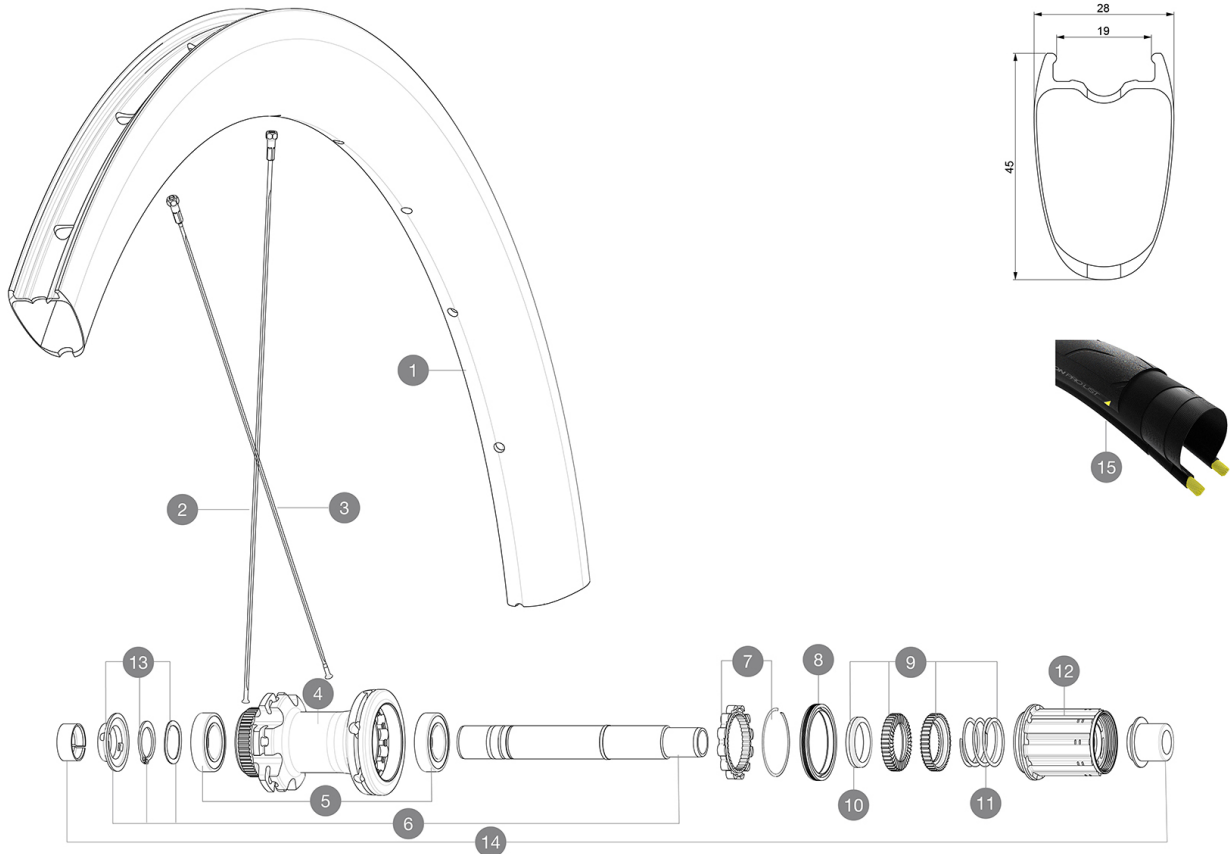

MAVIC Cosmic Pro Carbon Disc TDF

ASTM CATEGORY 1 : road only

For a longer longevity of the wheel, Mavic recommends that the total weight supported by the wheels don't exceed 120kg, bike included

Recommended tyre sizes: 25 to 32 mm

Max. Pressure: see indication on wheel and tyre. If they differ, use the lower of the 2

REFERENCES WHEELS

R35521 CosProCarb UST DCL TDF2 Rr

RIMS

 NBSP;:

1	V4091113	KIT REAR RIM COSMIC PRO CARBON UST DISC TdF 20 - while stock
1	V4092815	Kit Front/Rear rim Cosmic SL 45 Disc
	V2620101	UST RIM TAPE 25mm (for 21-24mm wide rim)

SPOKES

2	V3665901	KIT 12 FRT/NDS COSMIC PRO CARBON UST Disc SPOKE 273 + nipple
2	V4161201	Kit 12 Front/Rear non Drive Side Stainless Spokes 273 Cosmic
3	V4161101	Kit 12 Rear Drive Side Stainless Spokes 270 Cosmic Pro Carbo
3	V3665701	KIT 12 DS COSMIC PRO CARBON UST Disc SPOKE 270mm + nipple+wa

HUB SHELLS

4	N/A	HUB BODY
5	M40076	HUB BEARINGS 17x30x7 6903 x 2
6	V2373401	KIT ID360 135/142 DCL L1 AXLE WITH CLIP
7	V2252701	KIT ID360 INSERT SHAPED EAR LOBE > 2017
8	V2251601	KIT ID360 SEAL + GREASE
9	V2251701	KIT ID360 2 RATCHETS + SPRING + GREASE
10	V2500501	KIT ID360 3 PADS NOISE REDUCING
11	V2251801	KIT 3 ID360 ROAD SPRINGS
12	V3430101	HG11 Freewheel Body ID360
13	V2373001	KIT ADJUST. SYSTEM QRM AUTO ID360 for 17x30x7 bearing

ADAPTERS

14	V2510701	ID360V2RrAxleAdapt12x142/148
	V2510801	ID360 V2 RrAxleAdapt9x135
	V2510901	ID360 EVO RrAxleAdpt12x135/150