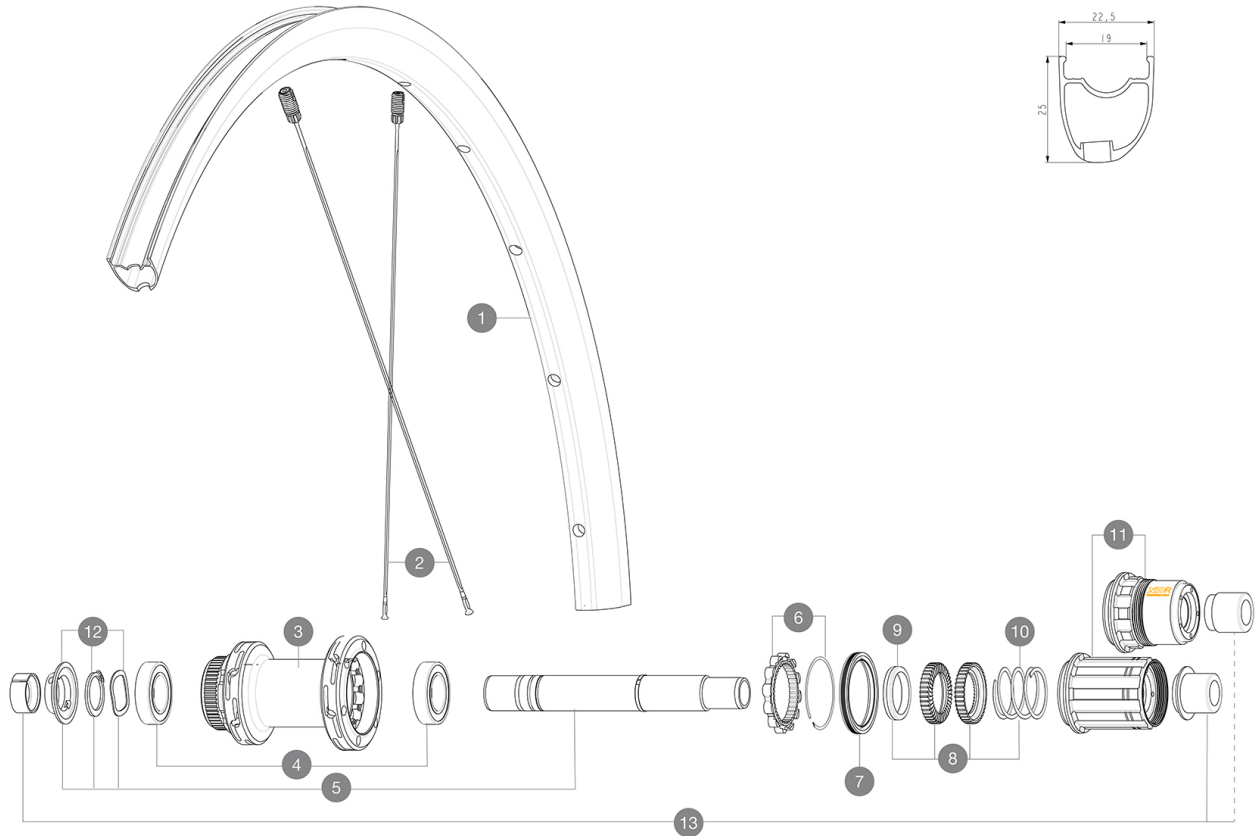

MAVIC KSYRIUM S DISC

2021
REAR

ASTM CATEGORY 2 : road and offroad with jumps less than 15cm
 Maximum tyre pressure: 4.4bar/64PSI with a 28mm tyre - 2.6bar/38PSI with a 64mm tyre
 For a longer longevity of the wheel, Mavic recommends that the total weight supported by the wheels doesn't exceed 120kg, bike included
 Maximum tyre pressure: 6.75bar/97PSI with a 23mm tyre - 3.8bar/55PSI with a 62mm tyre
 Recommended tyre sizes: 25 to 32 mm
 Max. Pressure: see indication on wheel and tyre. If they differ, use the lowest of the 2
 Maximum tyre size: width 62mm - pressure max. 3.8Bar/55PSI

REFERENCES WHEELS

R36761 KSYRIUM S CL 700 12x142 M11 R39021 KSYRIUM S CL 700 12x142 XDR

RIMS

&NBSP::

1 V4093313 Kit Rear rim Ksyrium S Disc

SPOKES

2 V4163501 Kit 12 Front/Rear Ksyrium S Disc butted spoke 294mm M7/7

HUB SHELLS

3	N/A	HUB BODY
4	M40076	HUB BEARINGS 17x30x7 6903 x 2
5	V2373401	KIT ID360 135/142 DCL L1 AXLE WITH CLIP
6	V2252701	KIT ID360 INSERT SHAPED EAR LOBE > 2017
7	V00063631	Kit ID360 seal version 2 (larger)
8	V2251701	KIT ID360 2 RATCHETS + SPRING + GREASE
9	V2500501	KIT ID360 3 PADS NOISE REDUCING
10	V2251801	KIT 3 ID360 ROAD SPRINGS
11	V3430101	HG11 Freewheel Body ID360
11	V2580101	FREEHUB BODY XD Road ID360
12	V2373001	KIT ADJUST. SYSTEM QRM AUTO ID360 for 17x30x7 bearing