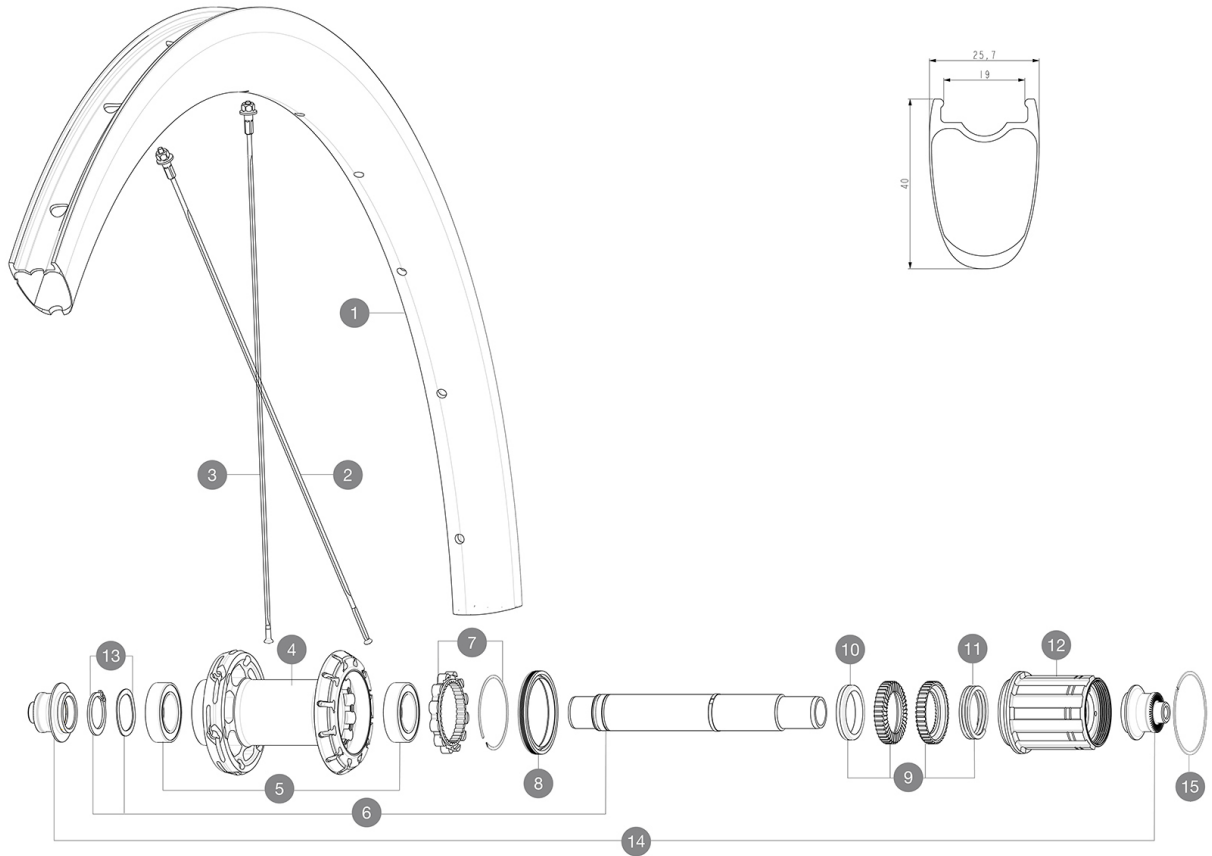

ASTM CATEGORY 1 : road only

Maximum tyre pressure: 4.4bar/64PSI with a 28mm tyre - 2.6bar/38PSI with a 64mm tyre

Maximum tyre pressure: 6.75bar/97PSI with a 23mm tyre - 3.8bar/55PSI with a 62mm tyre

For a longer longevity of the wheel, Mavic recommends that the total weight supported by the wheels doesn't exceed 120kg, bike included

Recommended tyre sizes: 25 to 32 mm

Max. Pressure: see indication on wheel and tyre. If they differ, use the lowest of the 2

Maximum tyre size: width 62mm - pressure max. 3.8Bar/55PSI

REFERENCES WHEELS

R36731 COSMIC SL 40 RB 700 QR M11

HUB SHELLS

4	N/A	HUB BODY
5	V2560401	KIT 2 BEARINGS 17x28x7 + WAVED WASHER + CLIP
6	V2252801	KIT ID360 UB REAR AXLE W/CLIP/WAVED WASHER
7	V2252701	KIT ID360 INSERT SHAPED EAR LOBE > 2017
8	V00063631	Kit ID360 seal version 2 (larger)
9	V2251701	KIT ID360 2 RATCHETS + SPRING + GREASE
10	V2500501	KIT ID360 3 PADS NOISE REDUCING
11	V2251801	KIT 3 ID360 ROAD SPRINGS
12	V3430101	HG11 Freewheel Body ID360
13	V2560501	KIT ADJUST. SYSTEM QRM AUTO ID360 for 17x28x7 bearing
15	V2252201	KIT 2 REAR HUB RETENTION RINGS 48mm