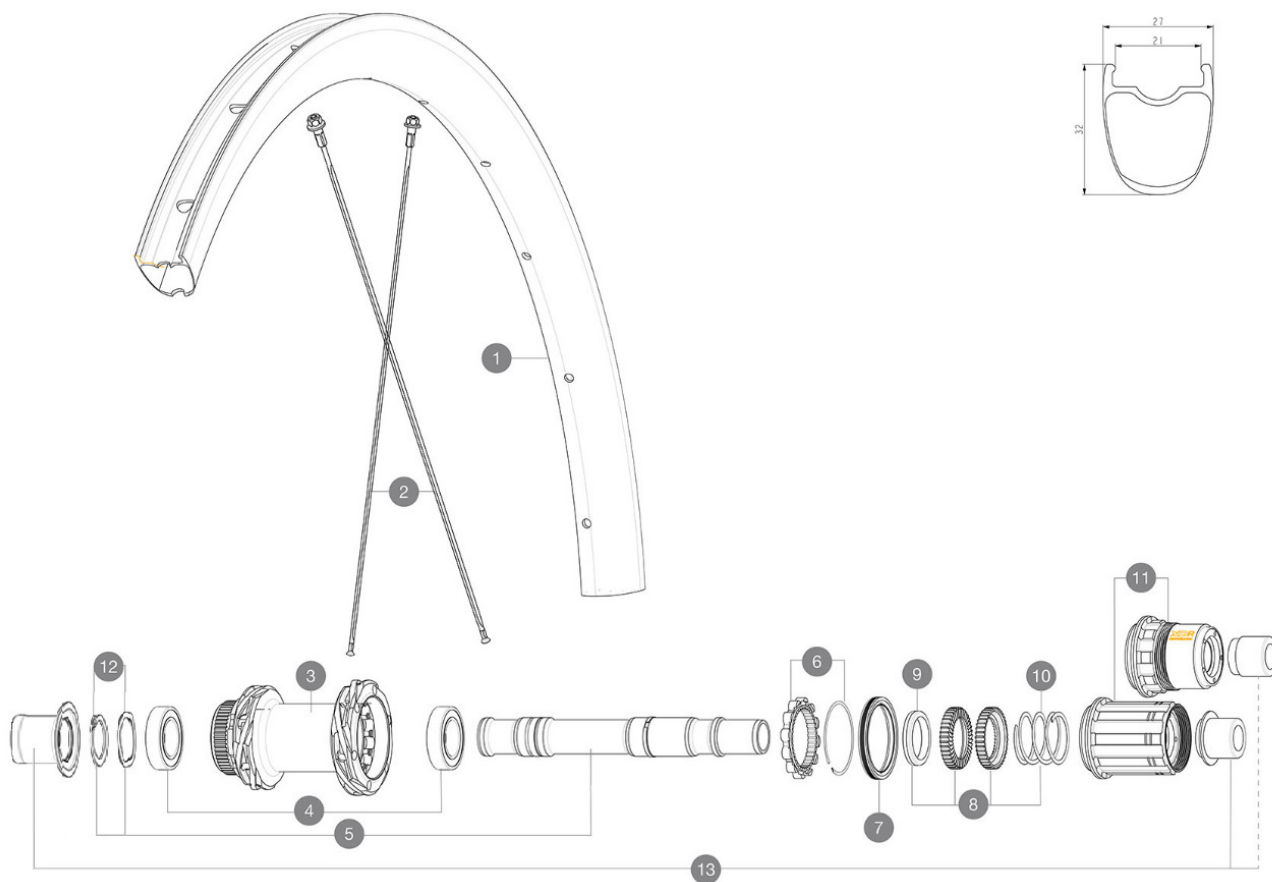

# MAVIC Cosmic SLS 32 Disc

1  
2021  
REAR

## REFERENCES WHEELS

R36771 Cosmic SLS 32 DCL Rr

R39081 Cosmic SLS 32 DCL Rr XDR

## HUB SHELLS

3	N/A	HUB BODY
3	N/A	HUB BODY
4	M40076	HUB BEARINGS 17x30x7 6903 x 2
5	V2373401	KIT ID360 135/142 DCL L1 AXLE WITH CLIP
6	V2252701	KIT ID360 INSERT SHAPED EAR LOBE > 2017
7	V00063631	Kit ID360 seal version 2 (larger)
8	V2251701	KIT ID360 2 RATCHETS + SPRING + GREASE
9	V2500501	KIT ID360 3 PADS NOISE REDUCING
10	V2251801	KIT 3 ID360 ROAD SPRINGS
11	V3430101	HG11 Freewheel Body ID360
11	V2580101	FREEHUB BODY XD Road ID360
12	V2373001	KIT ADJUST. SYSTEM QRM AUTO ID360 for 17x30x7 bearing

## ADAPTERS

13	V2510701	ID360V2RrAxleAdapt12x142/148
----	----------	------------------------------

**MAVIC** *Cosmic SLS 32 Disc*

**Specifications**

WHEEL WEIGHTS