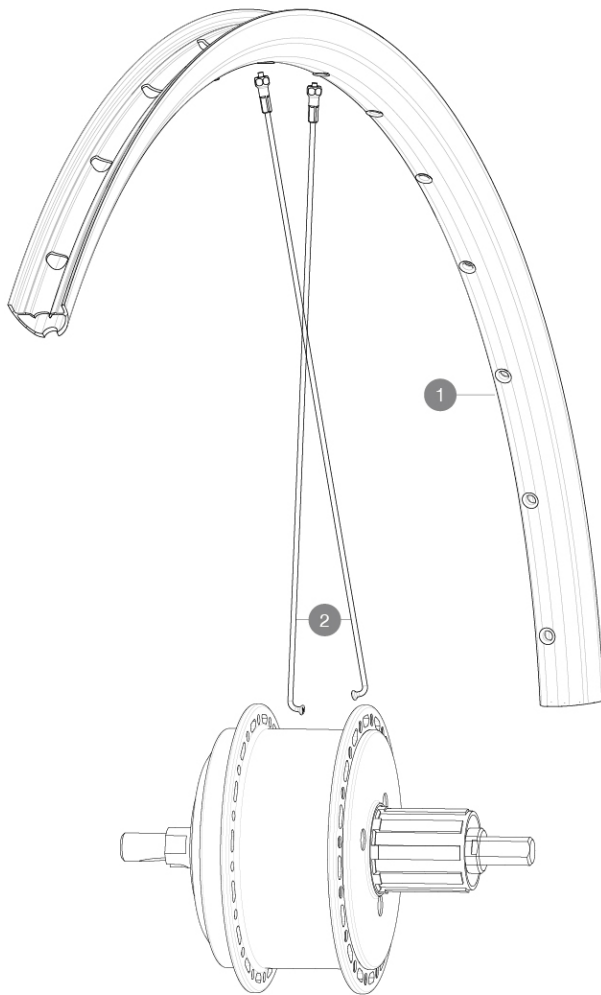

MAVIC **ALLROAD S DISC EBM**

Recommended tyre sizes: 28 to 64 mm (1.1" to 2.5")

REFERENCES WHEELS**RIMS**

&NBSP;:

- | | | |
|----------|----------|---|
| 1 | V4092313 | Kit Rear rim EBM Allroad S While Stocks lasts |
| | V2620101 | UST RIM TAPE 25mm (for 21-24mm wide rim) |

SPOKES

- | | | |
|----------|----------|--|
| 2 | V3667801 | Kit 16 NDS round Jbent spoke 255mm Aksium Elite UST Disc EBM |
|----------|----------|--|

MAVIC *ALLROAD S DISC EBM*

Specifications

WHEEL WEIGHTS