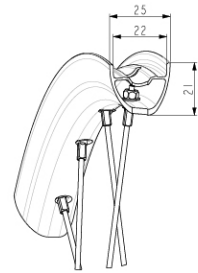

MAVIC **ALLROAD S DISC EBM**

Recommended tyre sizes: 28 to 64 mm (1.1" to 2.5")

REFERENCES WHEELS**RIMS**

&NBSP;:

- | | | |
|----------|----------|---|
| 1 | V4092313 | Kit Rear rim EBM Allroad S While Stocks lasts |
| | V2620101 | UST RIM TAPE 25mm (for 21-24mm wide rim) |

SPOKES

- | | | |
|----------|----------|--|
| 2 | V3667801 | Kit 16 NDS round Jbent spoke 255mm Aksium Elite UST Disc EBM |
|----------|----------|--|

MAVIC *ALLROAD S DISC EBM*

Specifications

WHEEL WEIGHTS