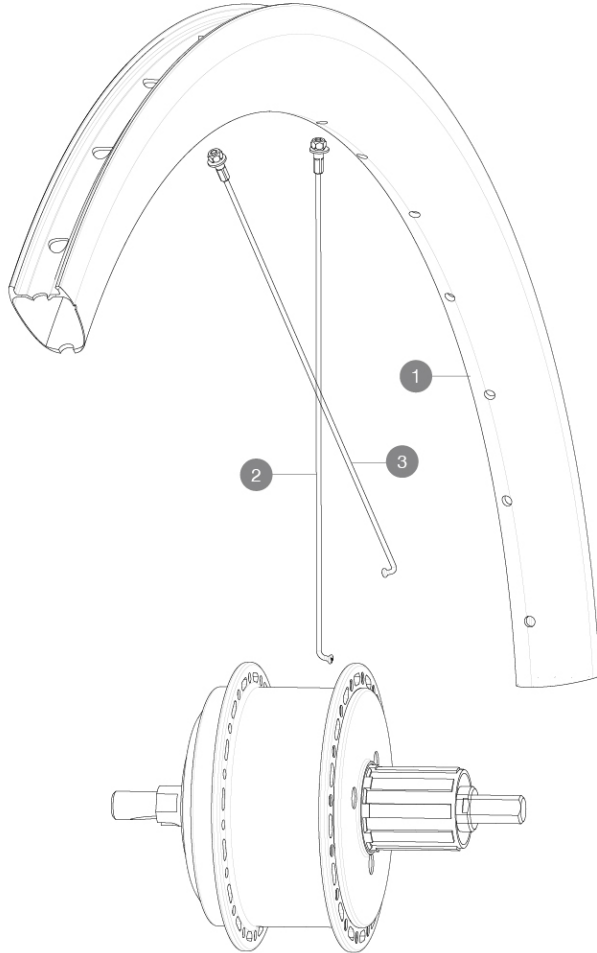

MAVIC **COSMIC SL 45 DISC MAHLE****REFERENCES WHEELS**

Maximum tyre pressure: 4.4bar/64PSI with a 28mm tyre - 2.6bar/38PSI with a 64mm tyre
 ASTM CATEGORY 2 : road and offroad with jumps less than 15cm
 For a longer longevity of the wheel, Mavic recommends that the total weight supported by the wheels doesn't exceed 120kg, bike included
 Maximum tyre size: width 62mm - pressure max. 3.8Bar/55PSI

**RIMS**

&NBSP;:

| | | |
|----------|----------|--|
| 1 | V4093713 | Kit Rear rim Cosmic SL 45 Disc EBM/ CPC UST Disc EBM |
| | V2620101 | UST RIM TAPE 25mm (for 21-24mm wide rim) |

SPOKES

| | | |
|----------|----------|--|
| 2 | V3668001 | KIT 16 NON DRIVE SIDE J-bent Spoke 230mm COSMIC PRO CARBON U |
| 3 | V3667901 | KIT 16 DRIVE SIDE J-bent Spoke 228mm COSMIC PRO CARBON UST D |

Specifications**RIMS**

- **Material** : 100% carbon fiber
- **Material** : 100% carbon fiber
- **Height** : 45 mm
- **Height** : 45 mm
- **Drilling** : traditional (front 24 holes and rear 32 holes)
- **Drilling** : traditional (front 24 holes and rear 32 holes)

Disc brake specific profile

Disc brake specific profile

- **ETRTO size** : 622x19TC
- **ETRTO size** : 622x19TC
- **Tire** : clincher
- **Tire** : clincher

SPOKES

- **Material** : steel
- **Material** : steel
- **Shape** : straight pull, round
- **Shape** : straight pull, round
- **Count** : 28 front and rear
- **Count** : 28 front and rear