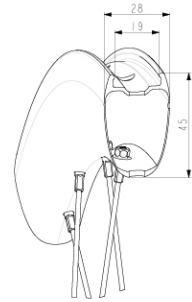

MAVIC **COSMIC SL 45 DISC MAHLE****REFERENCES WHEELS**

Maximum tyre pressure: 4.4bar/64PSI with a 28mm tyre - 2.6bar/38PSI with a 64mm tyre
 ASTM CATEGORY 2 : road and offroad with jumps less than 15cm
 For a longer longevity of the wheel, Mavic recommends that the total weight supported by the wheels doesn't exceed 120kg, bike included
 Maximum tyre size: width 62mm - pressure max. 3.8Bar/55PSI

**RIMS**

&NBSP;:

| | | |
|----------|----------|--|
| 1 | V4093713 | Kit Rear rim Cosmic SL 45 Disc EBM/ CPC UST Disc EBM |
| | V2620101 | UST RIM TAPE 25mm (for 21-24mm wide rim) |

SPOKES

| | | |
|----------|----------|--|
| 2 | V3668001 | KIT 16 NON DRIVE SIDE J-bent Spoke 230mm COSMIC PRO CARBON U |
| 3 | V3667901 | KIT 16 DRIVE SIDE J-bent Spoke 228mm COSMIC PRO CARBON UST D |

Specifications**RIMS**

- **Material** : 100% carbon fiber
- **Material** : 100% carbon fiber
- **Height** : 45 mm
- **Height** : 45 mm
- **Drilling** : traditional (front 24 holes and rear 32 holes)
- **Drilling** : traditional (front 24 holes and rear 32 holes)

Disc brake specific profile

Disc brake specific profile

- **ETRTO size** : 622x19TC
- **ETRTO size** : 622x19TC
- **Tire** : clincher
- **Tire** : clincher

SPOKES

- **Material** : steel
- **Material** : steel
- **Shape** : straight pull, round
- **Shape** : straight pull, round
- **Count** : 28 front and rear
- **Count** : 28 front and rear