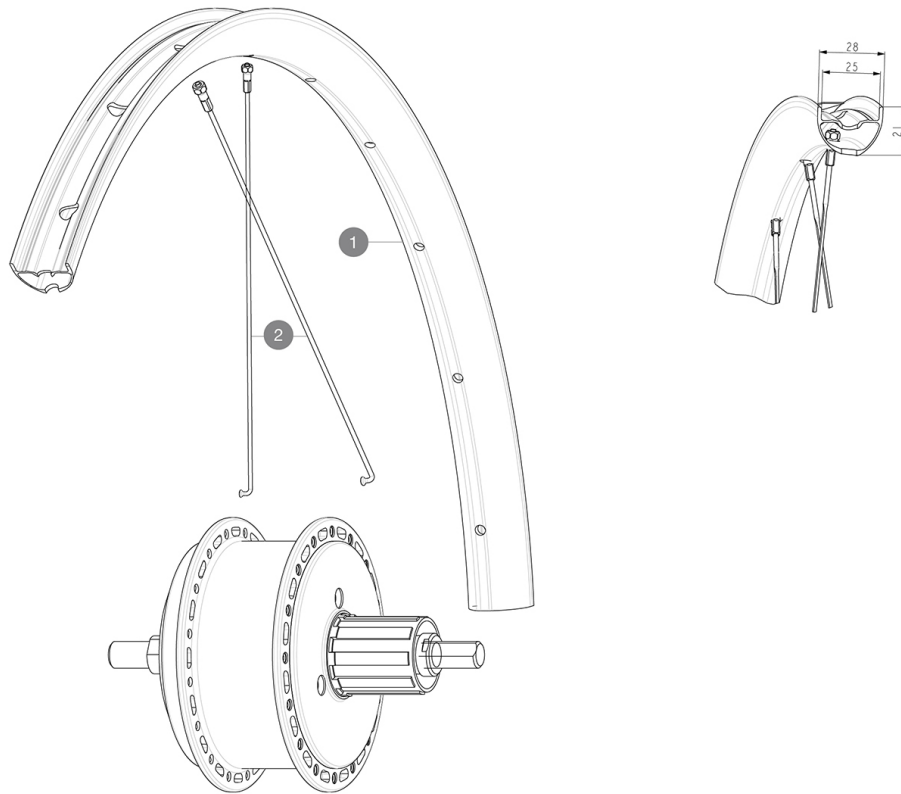

## REFERENCES WHEELS

R41711 ALLROAD EBM KHM 650B M11

### SPOKES

2	V4165101	Kit 16 Rear Allroad 650B Jbent Spoke 235 EBM + black nipple
---	----------	---

## **DELIVERED WITH**

Pre-installed tubeless rim tape	
Pre-installed tubeless rim tape	
Pre-installed tubeless rim tape	

### **WHEEL WEIGHTS**