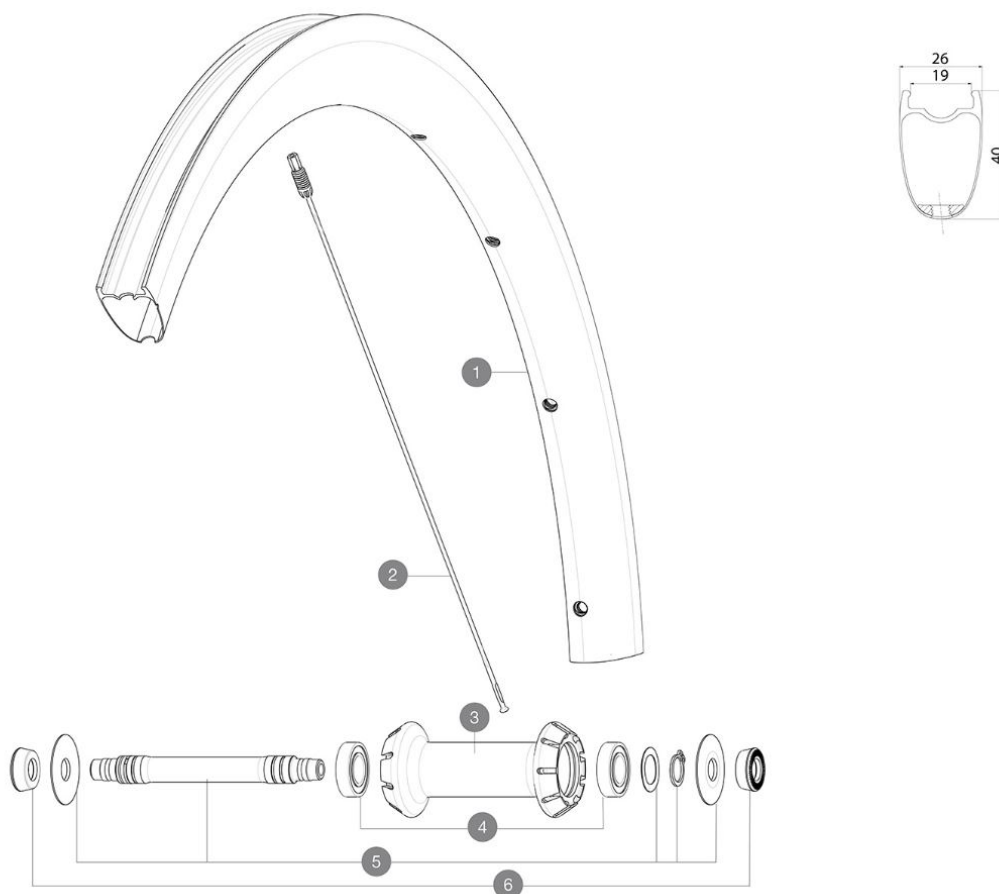

MAVIC COSMIC SLR 40 LTD

1
2023
FRONT

ASTM CATEGORY 1 : road only

RÉFÉRENCES ROUES

JANTES

&NBSP;:

1 V00063001 Kit Front rim Cosmic SLR40 Ltd

RAYONS

MAVIC **COSMIC SLR 40 LTD****LIVRE AVEC**

BR301 quick releases (V24 501 01 frt, V24 502 01 rear)	
Carbon brake pads (V24 603 01 Shimano/Sram, V24 604 01 Campagnolo)	
UST valve and accessories (129 838 01)	
User guide	

COMPATIBILITE

Freewheel: Shimano/Sram, convertible to Campagnolo ED11, N3W and XD-R with optional driver bodies	
---	--

Spécifications**JANTES**

- **Material** : 100% carbon fiber
 - **Height** : 40 mm
 - **Valve hole diameter** : 6.5 mm
 - **Tire** : UST Tubeless and tubetype
 - **Internal width** : 19 mm
 - **ETRTO size** : 622x19TC
- Fore Carbon tapeless tubeless technology
UST Tubeless Ready

RAYONS

- **Material** : steel
 - **Shape** : straight pull, elliptical aero, double butted (patented)
 - **Nipples** : Fore integrated aluminum
 - **Count** : front 18, rear 24
 - **Lacing** : front radial, rear Isopulse
- Isopulse lacing design