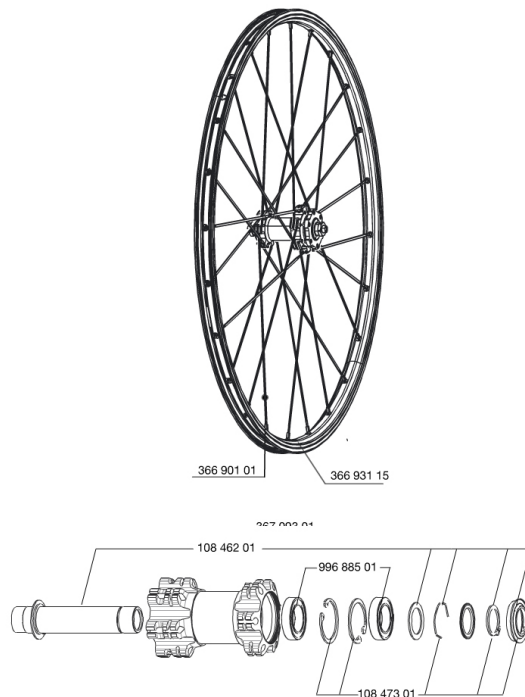

MAVIC Crossone 650b 15mm

1
2014
FRONT

RÉFÉRENCES ROUES

356632 CROSSONE 650b 15mm FRT

356641 CROSSONE 650b 15mm PR

JANTES

&NBSP;;

1	36693115	"FRONT/REAR CROSSONE 650b/27,5"" RIM"
---	----------	---------------------------------------

RAYONS

2	36690101	"12 SPOKES FRONT/OPP DRIVE SIDE CROSSONE 650b/27,5"" 278mm"
---	----------	---

MOYEUX

3	N/A	CORPS DE MOYEU
4	99688501	KIT ROULEMENT MOYEU 9/15 D6T
5	V2371101	KIT FRONT QRM AXLE 100mm/BOOST 110mm
5	V2370101	KIT FRONT AXLE 15MM CROSSONE/-RIDE/-ROC - while stock last
6	V2370301	FRONT AUTO ADJUST.PLAY KIT 15MM AXLE

MAVIC *Crossone 650b 15mm***Spécifications**

POIDS ROUES

Poids roue