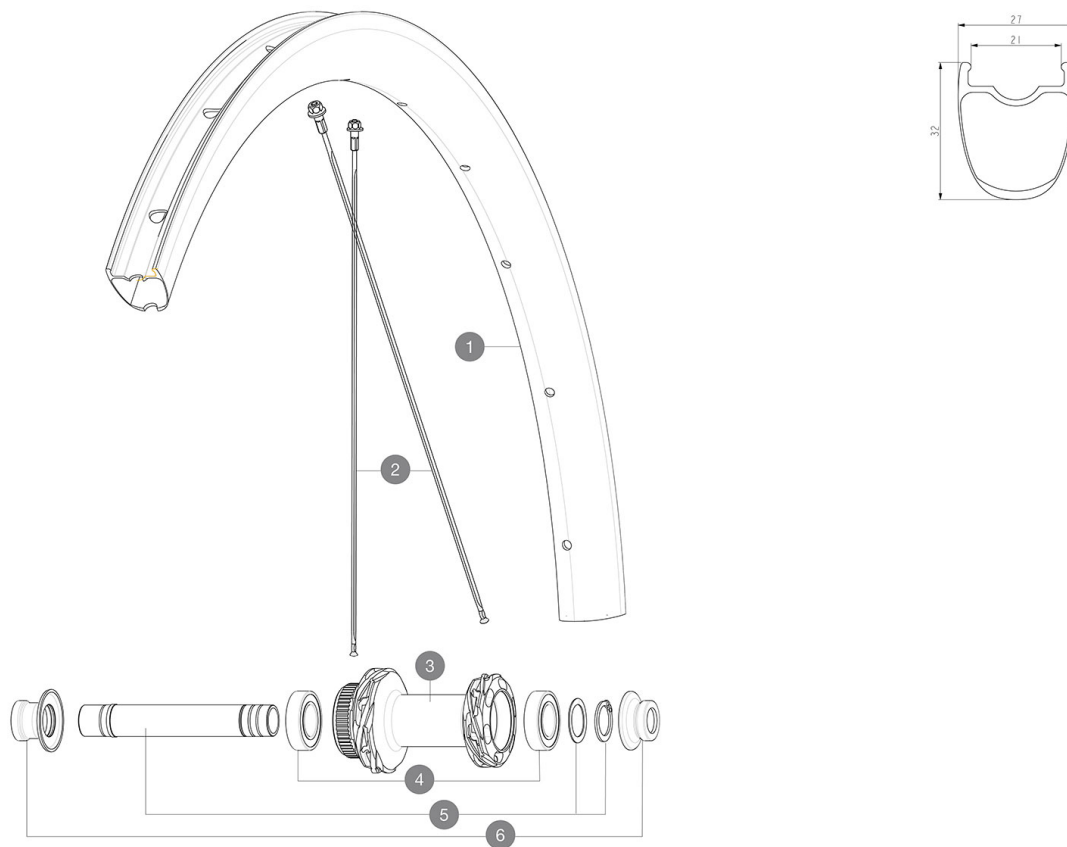

MAVIC Cosmic SLS 32 Disc

1
2021
FRONT

RÉFÉRENCES ROUES

F90241 Cosmic SLS 32 DCL Ft

JANTES

 :

1	V4093215	Kit Front/Rear rim Cosmic SL 32 Disc while stock lasts
	V2620101	UST RIM TAPE 25mm (for 21-24mm wide rim)

RAYONS

2	V4163101	Kit 12 Front/Rear Cosmic SLS 32 Disc aero stainless spoke 28
---	----------	--

MOYEUX

3	N/A	CORPS DE MOYEU
3	N/A	CORPS DE MOYEU
4	M40129	KIT 2 BEARINGS 6902 15x28x7
5	V2373301	KIT QRM AUTO FRONT AXLE 12mm > 2019

ADAPTATEURS

6	V2374701	KIT FRONT ROAD FORK REST 12mm FOR J BENT DISC HUB
---	----------	---

MAVIC *Cosmic SLS 32 Disc*

Spécifications
POIDS ROUES