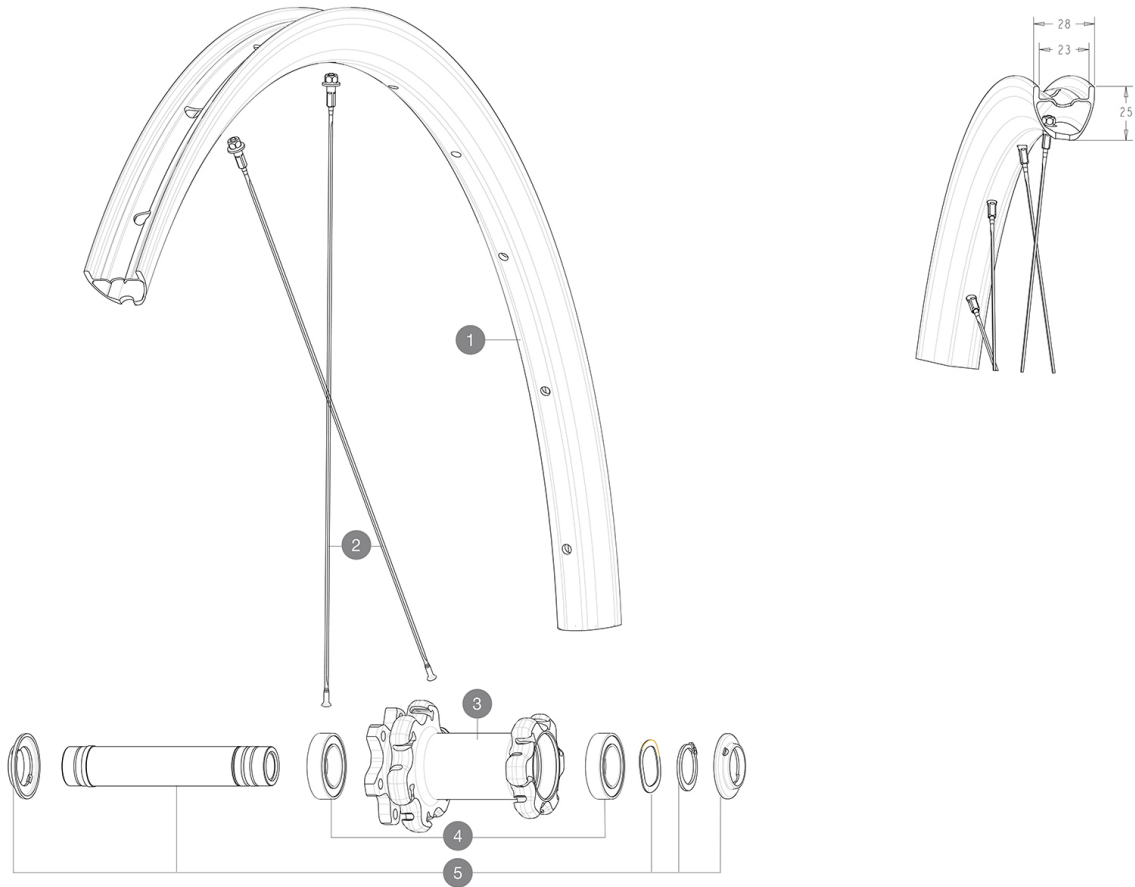

# MAVIC ALLROAD PRO CARBON SL DISC EBM

1  
2021  
FRONT

RĂFĂCĂRENCES ROUES

## JANTES

&NBSP;:

|   |          |   |
|---|----------|---|
| 1 | V4092410 | Kit Front rim EBM Allroad Pro Carbon SL while stock lasts |
|   | V2620101 | UST RIM TAPE 25mm (for 21-24mm wide rim)                  |

## RAYONS

|   |          |  |
|---|----------|--|
| 2 | V3821801 | KIT 12 FRIT/REAR CROSSMAX PRO CARBON 29" EXTRA FLAT SPOKE 29 |
|---|----------|--|