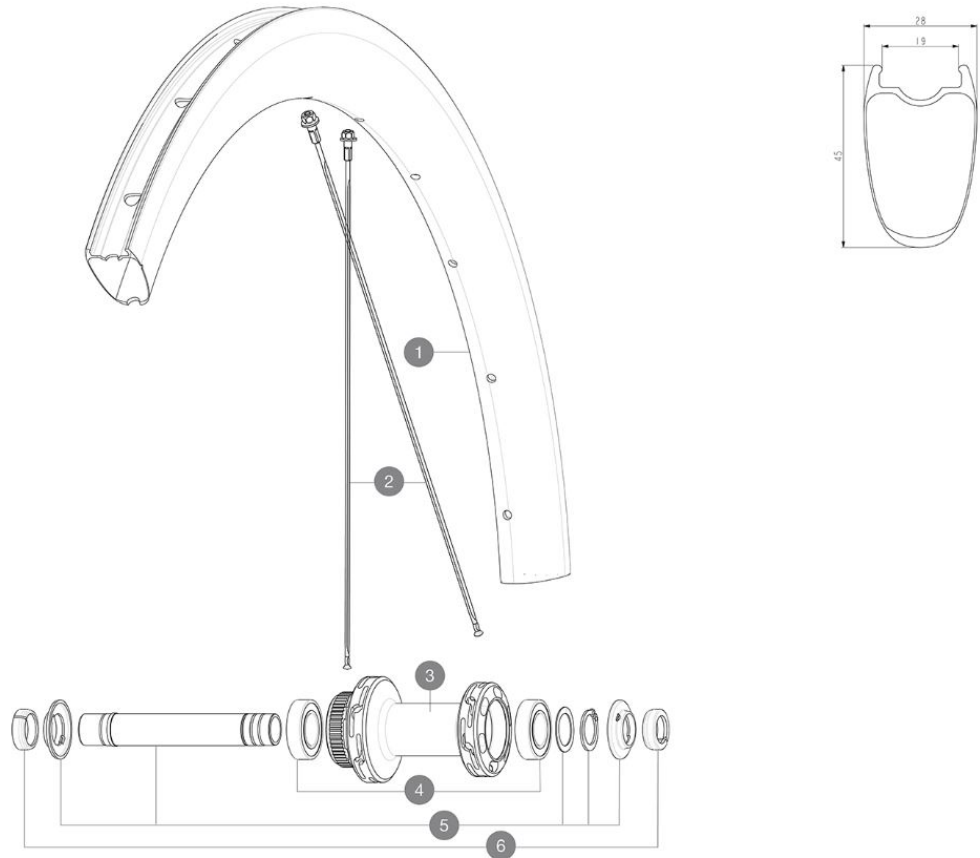

REFERENZEN RÄDER

ASTM CATEGORY 2 : road and offroad with jumps less than 15cm
 For a longer longevity of the wheel, Mavic recommends that the total weight supported by the wheels doesn't exceed 120kg, bike included
 Recommended tire sizes: 25 to 32 mm
 Max. Pressure: see indication on wheel and tire. If they differ, use the lowest of the 2

Specifications

FELGEN

- **Material** : 100% carbon fiber
 - **Height** : 45 mm
 - **Drilling** : traditional
- Disc brake specific profile
- **Tire** : UST Tubeless and tubetype
 - **Internal width** : 19 mm
 - **ETRTO size** : 622x19TC
- UST tubeless technology

SPEICHEN

- **Material** : steel
- **Shape** : straight pull, flat, double butted
- **Nipples** : brass, ABS
- **Count** : 24 front and rear
- **Lacing** : front and rear crossed 2, contactless

RADNABE

- **Front and rear bodies** : aluminum
 - **Axle material** : aluminum
 - **Front** : Quick release and 12x100 through axle compatible
 - **Rear** : Quick Release, 12x142 and 12x135 compatible
- Infinity hubs
Nabe nur f¼r Center-Lock®-Bremsscheiben erh¼ltlich
Instant Drive 360 freewheel technology
QRM Auto bearing preload technology

VERSIONS

- **Disc standard** : Center Lock® only
- **Freewheel** : Shimano/Sram

RADGEWICHTE

730