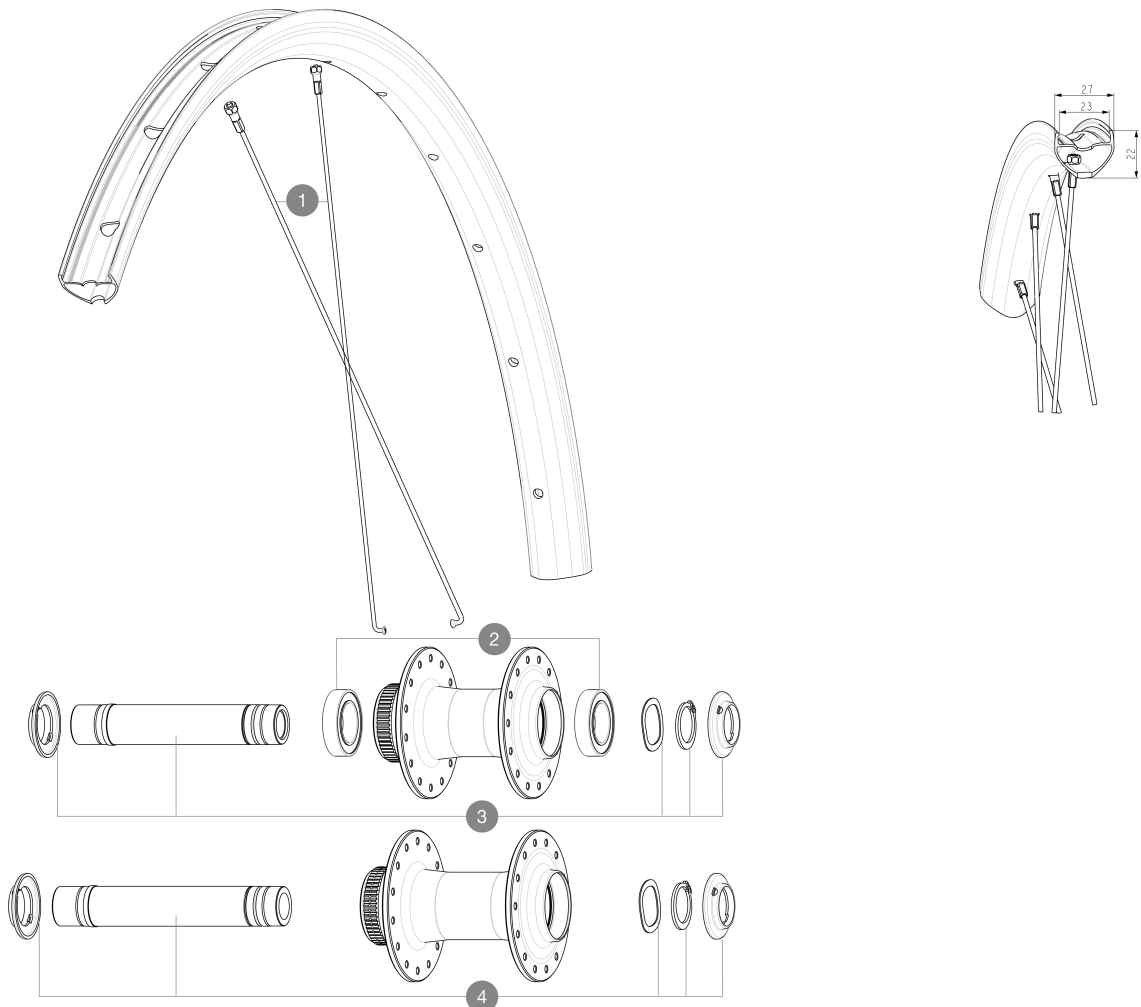

REFERENZEN RÄDER

SPOKES

1	V00062331	Kit 14 ft/r Jbent bk rd spk 298 29"+np
---	-----------	--

HUB SHELLS

2	V2500901	KIT BEARINGS 18x30x7 + WAVED WASHER + CLIP
3	V2374001	KIT 12x100mm FRONT AXLE DCL QRM AUTO ALLROAD > 2019
4	V00083231	Kit 110mm axle QRM auto road DCL

ADAPTERS

V2680301	"Kit Ft Road Adapter 12 >> 9mm"
----------	---------------------------------

MAVIC **ALLROAD 1 23MM****Specifications**

RADGEWICHTE