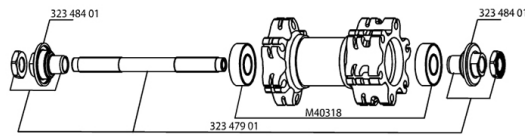

REFERENZEN RÄDER

127088	CROSSRIDE DISC 011 DCL FRT	127091	CROSSRIDE DISC 011 6T FRT
127090	CROSSRIDE DISC 011 DCL PR	127093	CROSSRIDE DISC 011 6T PR

RIMS

&NBSP;:

12021615	FRONT/REAR CROSSRIDE DISC 11 RIM
----------	----------------------------------

SPOKES

99687501	12 SPOKES CROSSRIDE DISC 09 263mm
----------	-----------------------------------

HUB SHELLS

32347901	F.AXLE XLD/XMAX EN/COSMOS/KSY.
M40318	HUB BEARING KIT 6001
32348401	EXPANSIBLE BEARINGS SUPPORT

MAVIC *Crossride Disc*

Specifications

RADGEWICHTE