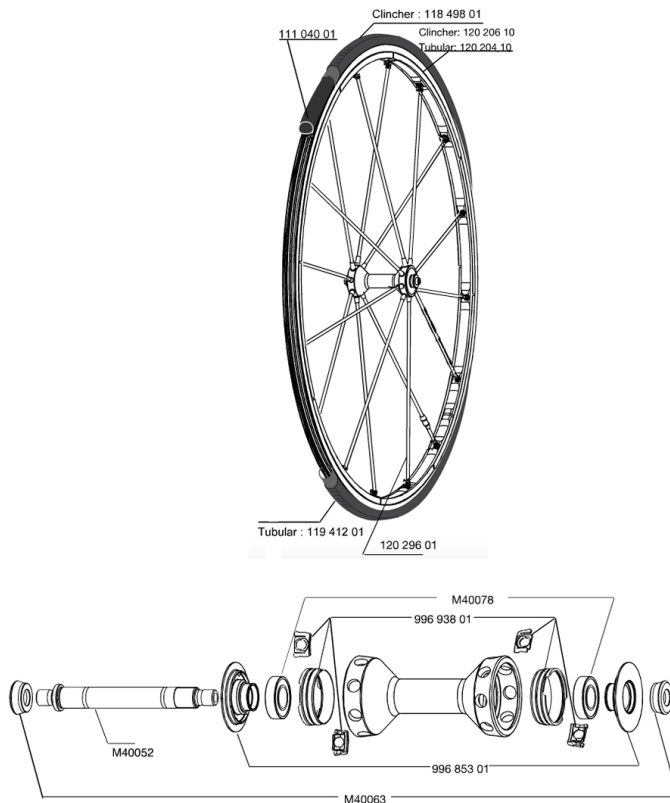

## REFERENZEN RÄDER

120057	R-SYS SLR FRT WTS	120060	R-SYS SLR ED11 PR WTS
120058	R-SYS SLR TUBULAR FRT WTS	120061	R-SYS SLR TUBULAR M10 PR WTS
120059	R-SYS SLR M10 PR WTS	120062	R-SYS SLR TUBULAR ED11PR WTS

## RIMS

&NBSP;:

12020610	FRONT R-SYS SLR CLINCHER RIM
12020410	FRONT R-SYS SLR TUBULAR RIM

## SPOKES

99693801	2 SILVER TRACOMP RINGS + CLIPS
12029601	9 BLACK FRONT SPOKES R-SYS SLR CLINCH. 285mm

## ***Specifications***

RADGEWICHTE