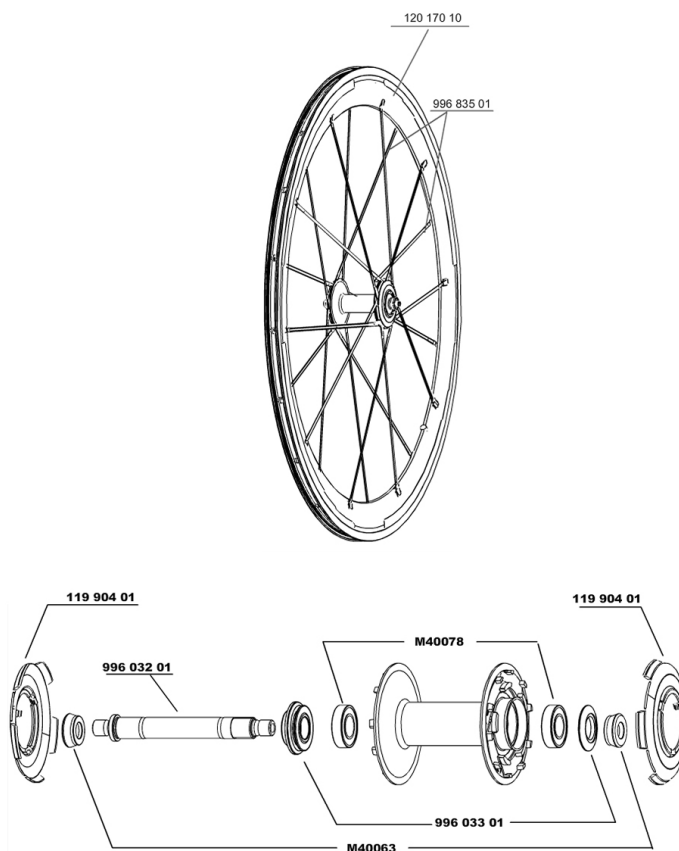

REFERENZEN RÄDER

119216	COSMIC CARBONE SR FRT	119220	COSMIC CARBONE SR ED11PR
119219	COSMIC CARBONE SR M10PR		

RIMS

&NBSP;;

12017010	FRONT COSMIC CARBONE SR RIM
----------	-----------------------------

SPOKES

99683501	5 SPOKES CARBONE SLR FRT+0FW
----------	------------------------------

HUB SHELLS

99603201	FRT AXLE COS.CARBONE ULTIMATE
M40063	2 FRONT AXLE FORK SUPPORT
11990401	FRONT & OPP.DRIVE SIDE COS.CARB.SLR HUB CAP
99603301	ADJUST.NUT+CAP COS.CARB.ULTIMATE
M40078	FRONT HUB 6901 BEARINGS

MAVIC *Cosmic Carbone SR*

Specifications

RADGEWICHTE