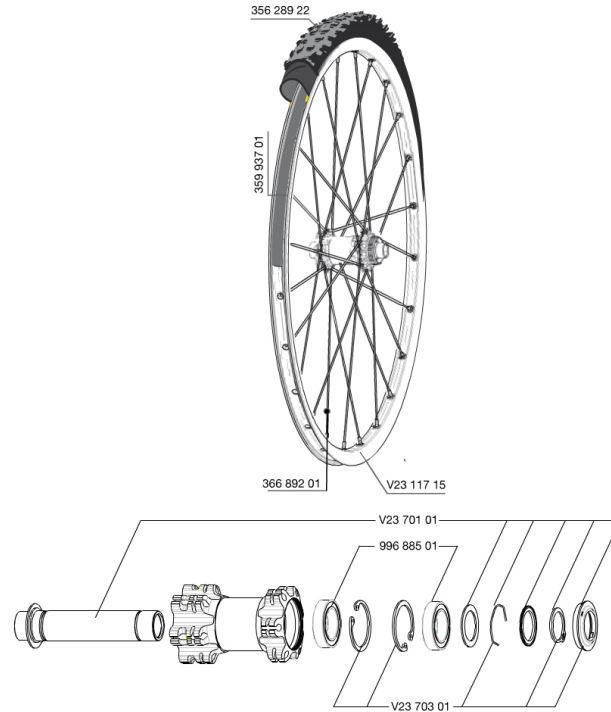

REFERENZEN RÄDER

353075 CROSSROC 650b FRT 15mm WTS

RIMS

&NBSP;:

35993701	UST RIM STRIP 27.5x19c
V2311715	KIT FRONT/REAR CROSSROC 27,5"

SPOKES

36689201	"12 SPOKES FRONT/OPP DRIVE SIDE CROSSROC 650b/27,5"" 277mm"
----------	-------------------------------------------------------------

HUB SHELLS

V2370301	FRONT AUTO ADJUST.PLAY KIT 15MM AXLE
V2370101	KIT FRONT AXLE 15MM CROSSONE/-RIDE/-ROC - while stock last
99688501	BEARING KIT 9/15 D6T HUB

TYRES

35628922	Crossroc Roam 650b
----------	--------------------

MAVIC *Crossroc 650b WTS*

Specifications

RADGEWICHTE

Radgewicht 855