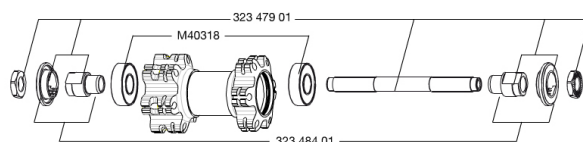

REFERENZEN RÄDER

356072 CROSSONE 650b FRT

RIMS

&NBSP;;

1	36693115	"FRONT/REAR CROSSONE 650b/27,5"" RIM"
---	----------	---------------------------------------

SPOKES

2	36690101	"12 SPOKES FRONT/OPP DRIVE SIDE CROSSONE 650b/27,5"" 278mm"
---	----------	---

HUB SHELLS

3	N/A	NABENKÖRPER
4	M40318	HUB BEARING KIT 6001
5	32347901	F.AXLE XLD/XMAX EN/COSMOS/KSY.
6	32348401	EXPANSIBLE BEARINGS SUPPORT

MAVIC *Crossone 650b*

Specifications

RADGEWICHTE

Radgewicht 940