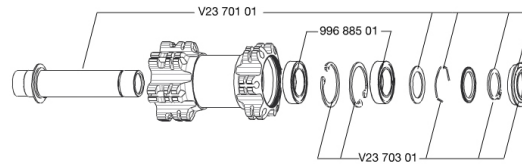

MAVIC Crossone 26 15mm

1
2014
FRONT

REFERENZEN RÄDER

356629 CROSSONE 26 15mm FRT

356638 CROSSONE 26 15mm PR

RIMS

&NBSP;;

1	36693015	"FRONT/REAR CROSSONE 26"" RIM"
---	----------	--------------------------------

SPOKES

2	36689801	12 SPOKES FRONT/OPP DRIVE SIDE CROSSONE 264mm
---	----------	---

HUB SHELLS

3	N/A	NABENKÖRPER
4	99688501	BEARING KIT 9/15 D6T HUB
5	V2371101	KIT FRONT QRM AXLE 100mm/BOOST 110mm
5	V2370101	KIT FRONT AXLE 15MM CROSSONE/-RIDE/-ROC - while stock last
6	V2370301	FRONT AUTO ADJUST.PLAY KIT 15MM AXLE

MAVIC *Crossone 26 15mm*

Specifications

RADGEWICHTE

Radgewicht