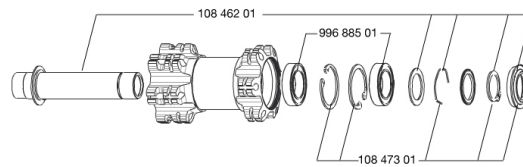

MAVIC Crossone 29 15mm

1
2014
FRONT

REFERENZEN RÄDER

356635 CROSSONE 29 15mm FRT

356644 CROSSONE 29 15mm PR

RIMS

&NBSP;;

1	36693215	"FRONT/REAR CROSSONE 29"" RIM"
---	----------	--------------------------------

SPOKES

2	36690301	"12 SPOKES FRONT/OPP DRIVE SIDE CROSSONE 29"" 296mm"
---	----------	------------------------------------------------------

HUB SHELLS

3	N/A	NABENKÖRPER
4	99688501	BEARING KIT 9/15 D6T HUB
5	V2371101	KIT FRONT QRM AXLE 100mm/BOOST 110mm
5	V2370101	KIT FRONT AXLE 15MM CROSSONE/-RIDE/-ROC - while stock last
6	V2370301	FRONT AUTO ADJUST.PLAY KIT 15MM AXLE

MAVIC *Crossone 29 15mm*

Specifications

RADGEWICHTE

Radgewicht