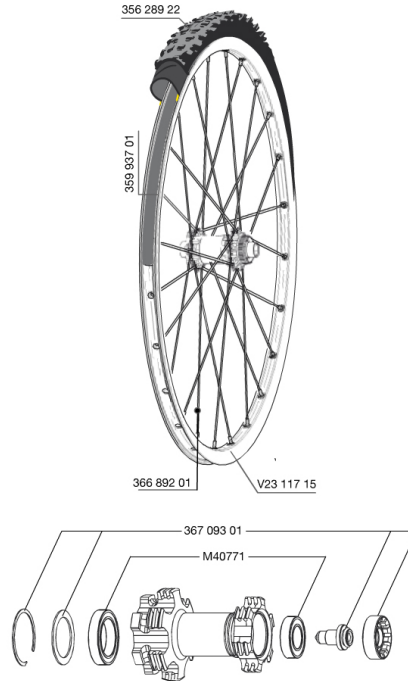

MAVIC CROSSROC WTS 650b (27,5) Lefty Supermax 2014

REFERENZEN RÄDER

RIMS

&NBSP;:

V2311715	KIT FRONT/REAR CROSSROC 27,5"
35993701	UST RIM STRIP 27.5x19c

SPOKES

36689201	"12 SPOKES FRONT/OPP DRIVE SIDE CROSSROC 650b/27,5" 277mm"
----------	--

HUB SHELLS

M40771	BEARING KIT FOR LEFTY HUB
36709301	ASSEMBLY KIT CROSSROC SUPERMAX

TYRES

35628922	Crossroc Roam 650b
----------	--------------------

MAVIC**CROSSROC WTS 650b (27,5) Lefty****Supermax 2014****Specifications**

RADGEWICHTE

Radgewicht