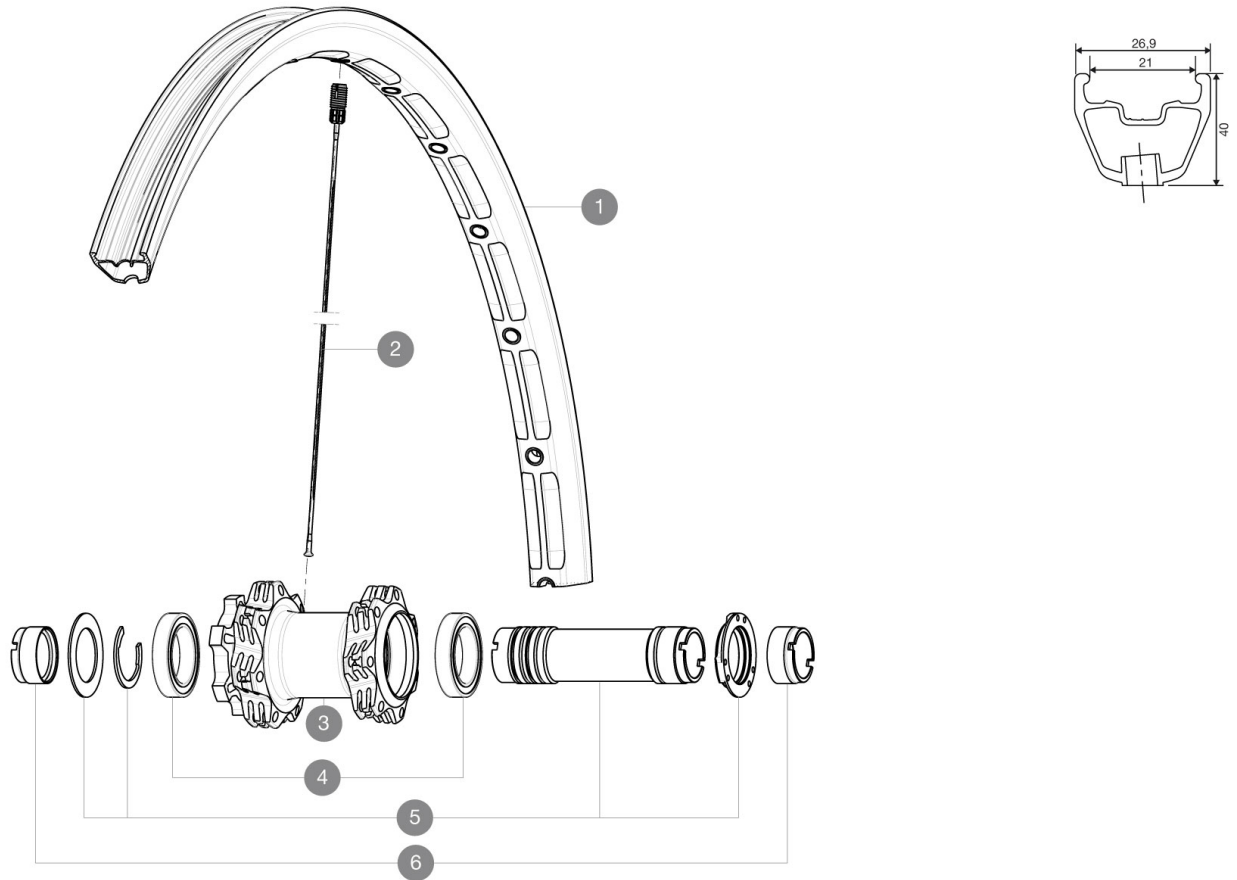

REFERENZEN RÄDER

F41801 DeemaxUlti27.5Ft Yellow

RIMS

VENTILLOCH \bar{A} (MM): 6,5 :

1 V2312210 FRONT RIM DEEMAX ULTIMATE 27,5"

SPOKES

2 V2380501 14 FRONT SPOKES DEEMAX 27,5" 284MM

HUB SHELLS

3 N/A NABENKÖRPER
4 M40179 FRONT BEARING 25x37x7 20mm AXLE
5 30870501 FRONT AXLE 20mm CROSSMAX ST/SX + DEEMAX ULTI 2012

ADAPTERS

6 12982901 20mm adapter for Crossmax ST/SX (front wheel)

MAVIC *Deemax Ultimate 27.5***Specifications****RADGEWICHTE**

Radgewicht