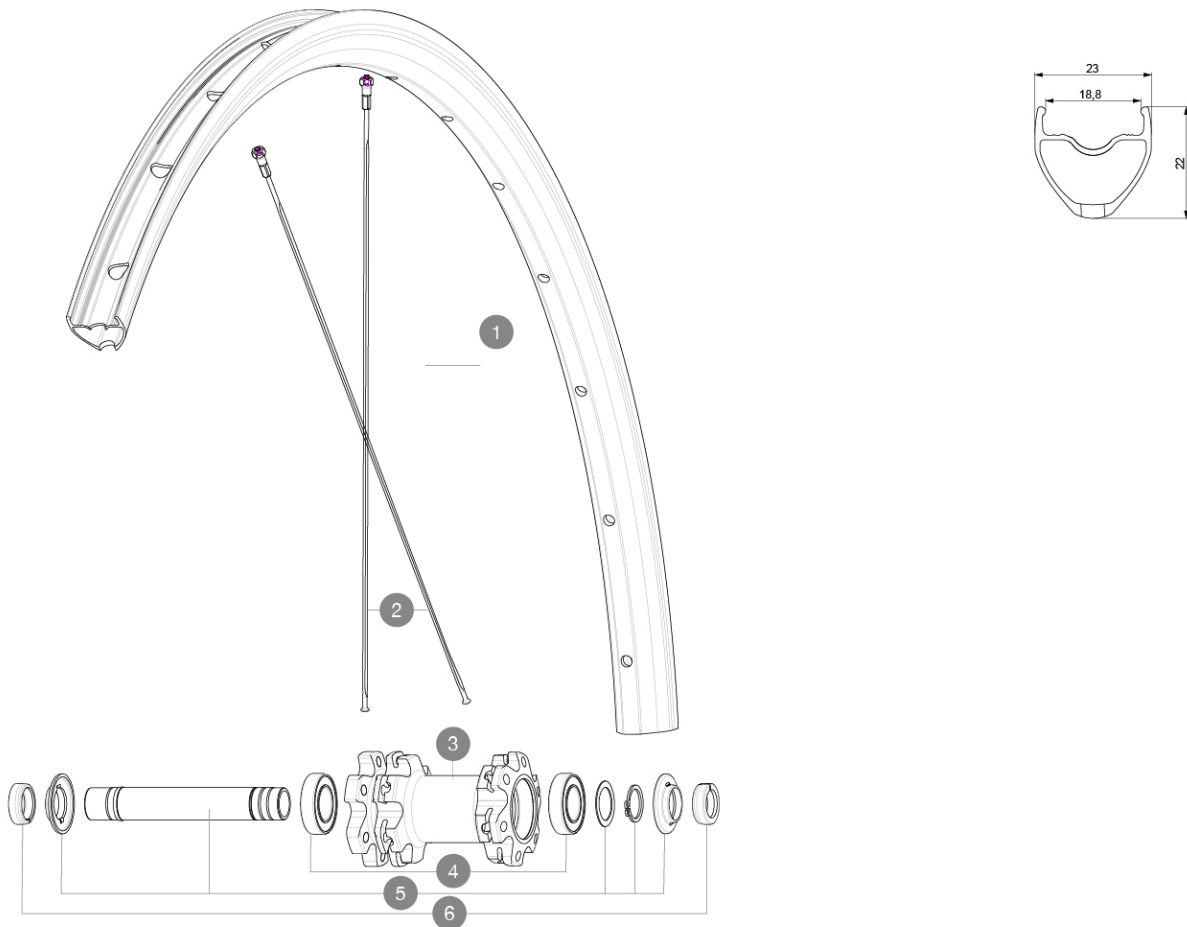

REFERENZEN RÄDER

F91901 AksEI EvoUST DCL EBM MPH Ft

RIMS

&NBSP;:

1	V4080115 V2620101	KIT FRONT/REAR RIM AKSIUM ELITE UST DISC 19/20 UST RIM TAPE 25mm (for 21-24mm wide rim)
---	----------------------	--------------------------------------------------------------------------------------------

SPOKES

2	V3664501	KIT 12 FRT/NDS AKSIUM ELITE UST Disc/KSYRIUM UST Disc FLAT S
---	----------	--------------------------------------------------------------

HUB SHELLS

4	M40129	KIT 2 BEARINGS 6902 15x28x7
5	V2373301	KIT QRM AUTO FRONT AXLE 12mm > 2019

ADAPTERS

6	V2680501	12mm Road Axle Cap QRM Auto
---	----------	-----------------------------

MAVIC *AksiumElite Evo UST Disc EBM*

Specifications

RADGEWICHTE