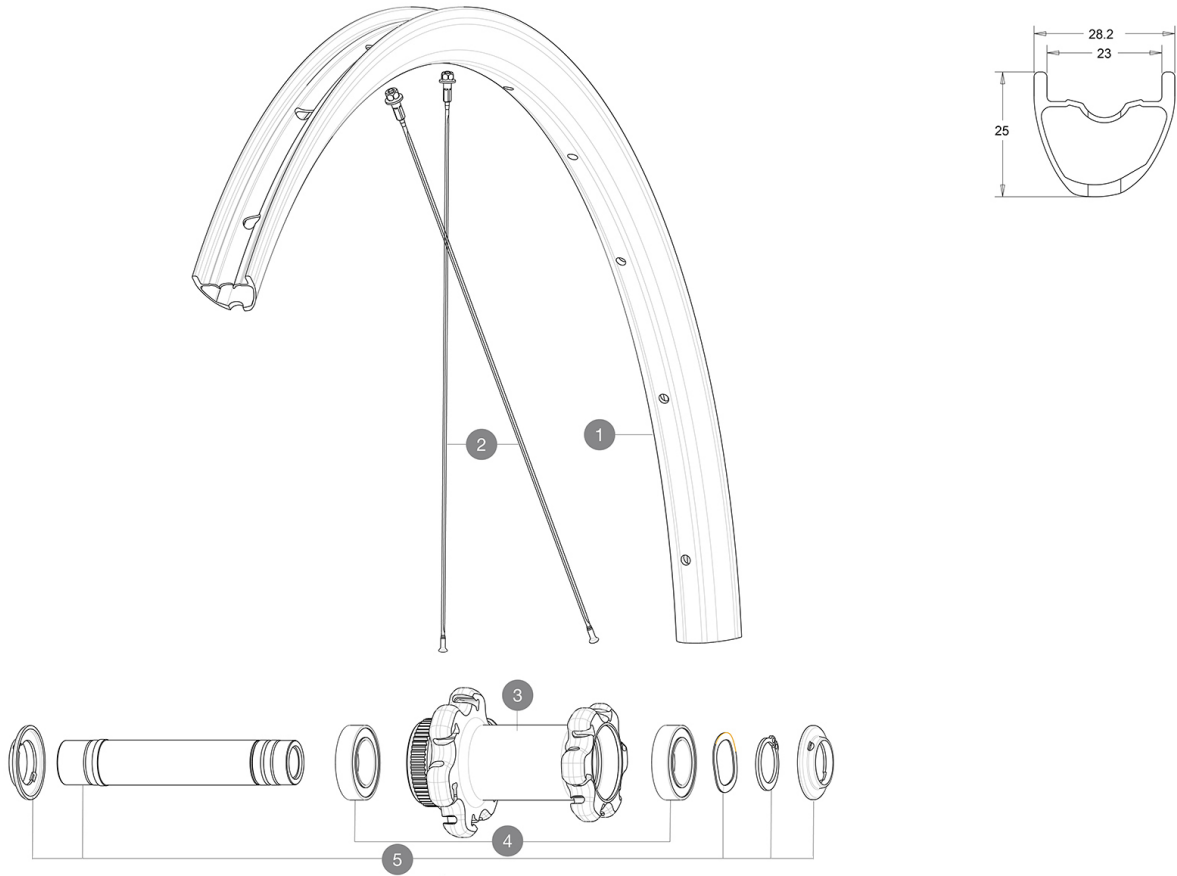

MAVIC **ALLROAD PRO CARBON SL DISC**

REFERENZEN RÄDER

ASTM CATEGORY 2 : road and offroad with jumps less than 15cm

For a longer longevity of the wheel, Mavic recommends that the total weight supported by the wheels doesn't exceed 120kg, bike included

Recommended tyre sizes: 28 to 64 mm (1.1" to 2.5")

Max. Pressure: see indication on wheel and tyre. If they differ, use the lowest of the 2

Maximum tyre pressure: 4.4bar/64PSI with a 28mm tyre - 2.6bar/38PSI with a 64mm tyre

RIMS

&NBSP;:

1	V2738910	KIT FRONT RIM ALLROAD PRO CARBON SL -while stock last
1	V4092410	Kit Front rim EBM Allroad Pro Carbon SL while stock lasts
	V2620101	UST RIM TAPE 25mm (for 21-24mm wide rim)

SPOKES

2	V3668301	Kit 2 FRONT/NDS Allroad Pro Carbon SL stamped spoke 291 + al
2	V3821801	KIT 12 FRT/REAR CROSSMAX PRO CARBON 29" EXTRA FLAT SPOKE 29

HUB SHELLS

3	N/A	NABENKÖRPER
4	V2500901	KIT BEARINGS 18x30x7 + WAVED WASHER + CLIP
5	V2374101	KIT QRM AUTO FRONT L3 AXLE 100x12mm DCL - while stock last
5	V2374001	KIT 12x100mm FRONT AXLE DCL QRM AUTO ALLROAD > 2019

OPTIONS

V2372301	KIT 100mm AXLE QRM AUTO MTB > 2019
V2373501	QRM Auto front axle 15mm for DCL Allroad wheels > 2019

ADAPTERS

V2680301	"Kit Ft Road Adapter 12 >> 9mm"
V2372501	15mm MTB Axle Cap QRM Auto From 2019