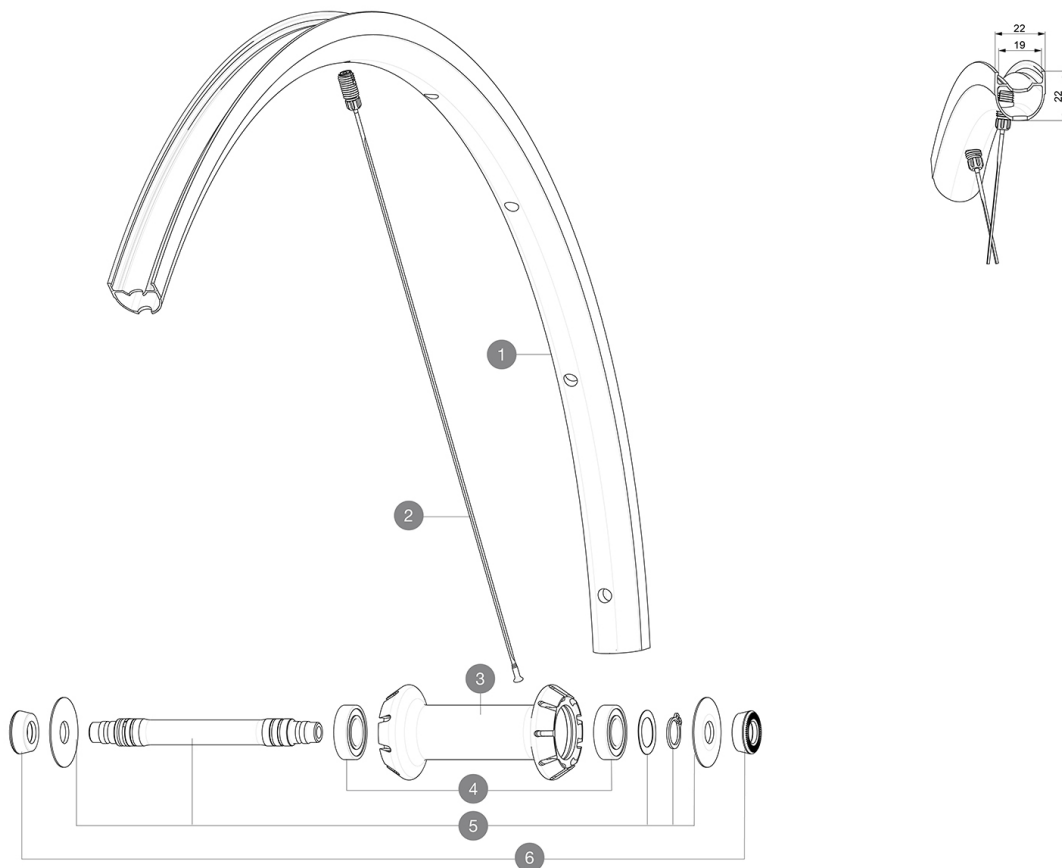

ASTM CATEGORY 2 : road and offroad with jumps less than 15cm
 For a longer longevity of the wheel, Mavic recommends that the total weight supported by the wheels doesn't exceed 120kg, bike included
 Mindestgröße des Reifens: Breite 23mm - max. Druck 6.75Bar/97PSI
 Recommended tyre sizes: 25 to 32 mm
 Max. Pressure: see indication on wheel and tyre. If they differ, use the lowest of the 2
 Maximum tyre pressure: 6.75bar/97PSI with a 23mm tyre - 3.8bar/55PSI with a 62mm tyre
 Maximale Reifengröße: Breite 62mm - max. Druck 3.8Bar/55PSI

REFERENZEN RÄDER

F90191 KSYRIUM S RB 700 QR

RIMS

&NBSP::

1	V4093910	Kit Front rim Ksyrium S RB
---	----------	----------------------------

SPOKES

2	V4164001	Kit 9 front Ksyrium S butted spoke 289mm M7/7
---	----------	---

Specifications**FELGEN**

- Material : Mxtral
- Height : 22 mm
- Material : Mxtral
- Brake track : UB Control
- Material : Mxtral

RADNABE

- Körpermaterial : aluminium
- Front and rear bodies : aluminum
- Front and rear bodies : aluminum
- Front and rear bodies : aluminum
- Axle material : aluminium

RADGEWICHTE

675