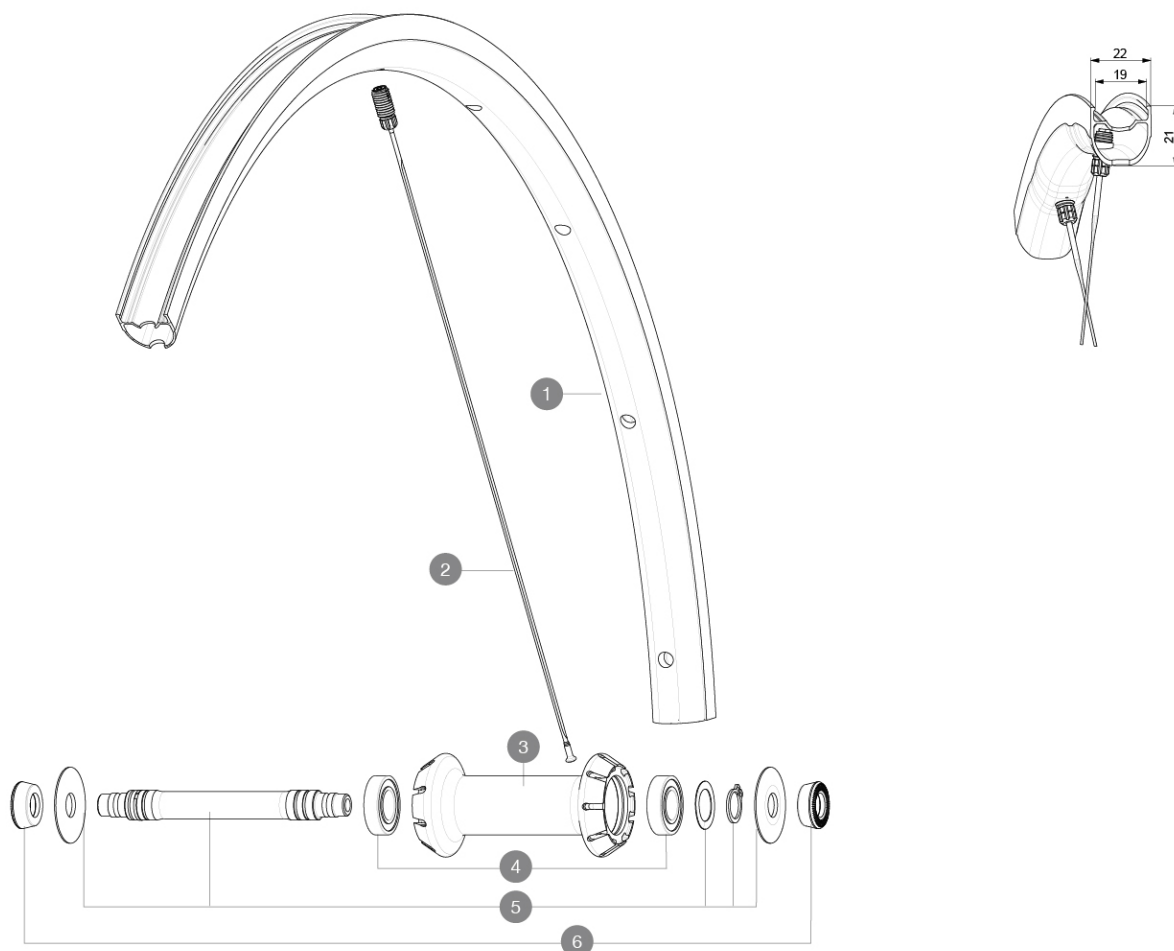

ASTM CATEGORY 2 : road and offroad with jumps less than 15cm
 Mindestgröße des Reifens: Breite 23mm - max. Druck 6.75Bar/97PSI
 For a longer longevity of the wheel, Mavic recommends that the total weight supported by the wheels doesn't exceed 120kg, bike included
 Recommended tyre sizes: 25 to 32 mm
 Max. Pressure: see indication on wheel and tyre. If they differ, use the lowest of the 2
 Maximum tyre pressure: 6.75bar/97PSI with a 23mm tyre - 3.8bar/55PSI with a 62mm tyre
 Maximale Reifengröße: Breite 62mm - max. Druck 3.8Bar/55PSI

REFERENZEN RÄDER

F90251 KSYRIUM SL RB 700 QR

RIMS

&NBSP;:

1 V4094110 Kit Front rim Ksyrium SL RB

SPOKES

2 V4164301 Kit 9 front Ksyrium SL butted aero spoke 289mm M7/7

HUB SHELLS

3 N/A NABENKÖRPER
 4 M40078 FRONT HUB 6901 BEARINGS
 5 V2375801 Kit front axle RB for QRM auto hub + hoobster + wave washer

ADAPTERS

6 35117301 FRONT OR REAR FORK REST KIT R-SYS 2013

GELIEFERT MIT

User guide	
1 Flasche Mavic Sealant (beim Hinterrad) (355 466 01)	
BR301 quick releases (V24 501 01 frt, V24 502 01 rear)	
BR301 quick releases (V24 501 01 frt, V24 502 01 rear)	
BR301 quick releases (V24 501 01 frt, V24 502 01 rear)	
BR301 quick releases (V24 501 01 frt, V24 502 01 rear)	
BR301 quick releases (V24 501 01 frt, V24 502 01 rear)	
UST valve and accessories (129 838 01)	
UST valve and accessories (129 838 01)	
UST valve and accessories (129 838 01)	
UST valve and accessories (129 838 01)	
Multifunktions-Einstellschlüssel (325 423 01)	
User guide	
User guide	
User guide	
User guide	
UST valve and accessories (129 838 01)	