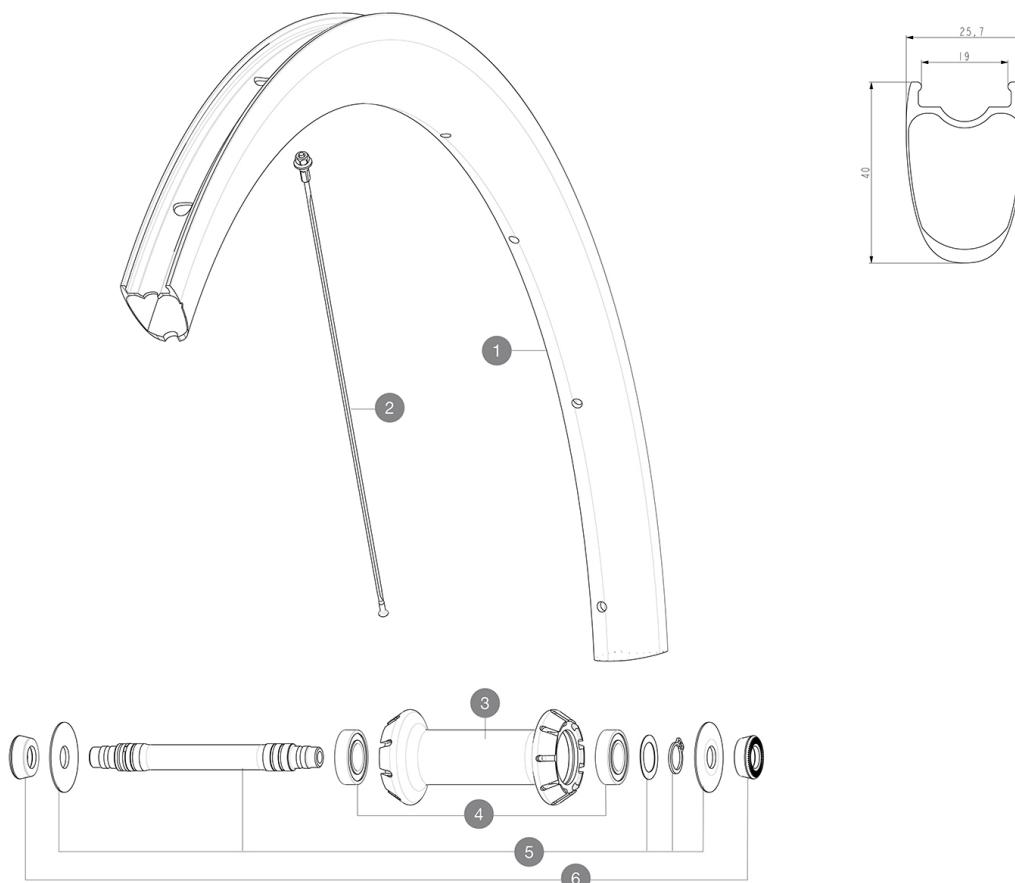

ASTM CATEGORY 1 : road only

Mindestgröße des Reifens: Breite 23mm - max. Druck 6.75Bar/97PSI

For a longer longevity of the wheel, Mavic recommends that the total weight supported by the wheels doesn't exceed 120kg, bike included

Recommended tyre sizes: 25 to 32 mm

Max. Pressure: see indication on wheel and tyre. If they differ, use the lowest of the 2

Maximum tyre pressure: 6.75bar/97PSI with a 23mm tyre - 3.8bar/55PSI with a 62mm tyre

Maximale Reifengröße: Breite 62mm - max. Druck 3.8Bar/55PSI

REFERENZEN RÄDER

F90201 COSMIC SL 40 RB 700 QR

RIMS

&NBSP::

1	V4092610	Kit Front rim Cosmic SL 40 RB
	V3720101	25mm UST Tape for 19 to 22mm Road Rims