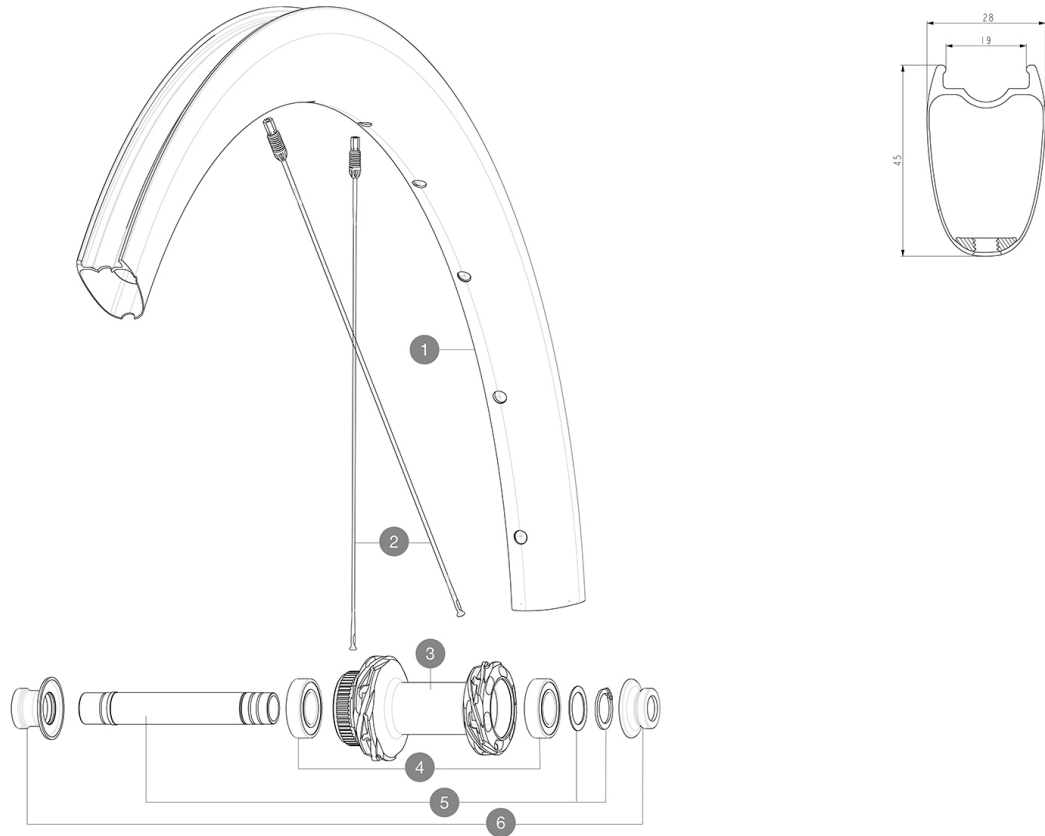

MAVIC Cosmic SLR 45 Disc

1
2021
FRONT

ASTM CATEGORY 2 : road and offroad with jumps less than 15cm
For a longer longevity of the wheel, Mavic recommends that the total weight supported by the wheels doesn't exceed 120kg, bike included
Recommended tyre sizes: 25 to 32 mm
Max. Pressure: see indication on wheel and tyre. If they differ, use the lowest of the 2

REFERENZEN RÄDER

F90181 Cosmic SLR 45 DCL Ft

RIMS

&NBSP;:

1	V4095015	Kit Front/Rear rim Cosmic SLR 45 Disc MY22
1	V4093615	Kit Front/Rear rim Cosmic SLR 45 Disc - while stock last

SPOKES

2	V4163701	Kit 12 Front/Rear Cosmic SLR 45 Disc aero stainless spoke 27

HUB SHELLS

3	N/A	NABENKÖRPER
3	N/A	NABENKÖRPER
4	M40129	KIT 2 BEARINGS 6902 15x28x7
5	V2373301	KIT QRM AUTO FRONT AXLE 12mm > 2019

ADAPTERS

6	V2374701	KIT FRONT ROAD FORK REST 12mm FOR J BENT DISC HUB
	V2680301	"Kit Ft Road Adapter 12 >> 9mm"