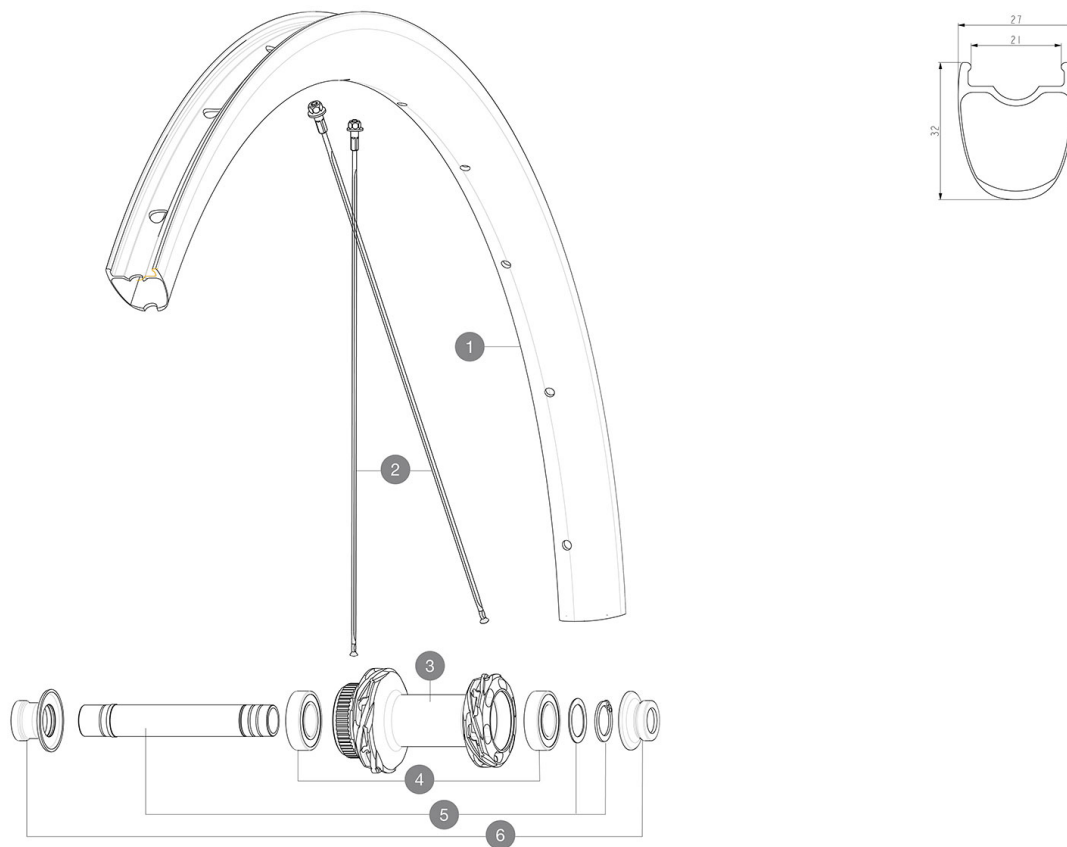

REFERENZEN RÄDER

F90241 Cosmic SLS 32 DCL Ft

RIMS

&NBSP;:

1	V4093215	Kit Front/Rear rim Cosmic SL 32 Disc while stock lasts
	V2620101	UST RIM TAPE 25mm (for 21-24mm wide rim)

SPOKES

2	V4163101	Kit 12 Front/Rear Cosmic SLS 32 Disc aero stainless spoke 28
---	----------	--

HUB SHELLS

3	N/A	NABENKÖRPER
3	N/A	NABENKÖRPER
4	M40129	KIT 2 BEARINGS 6902 15x28x7
5	V2373301	KIT QRM AUTO FRONT AXLE 12mm > 2019

ADAPTERS

6	V2374701	KIT FRONT ROAD FORK REST 12mm FOR J BENT DISC HUB
---	----------	---

MAVIC *Cosmic SLS 32 Disc*

Specifications

RADGEWICHTE