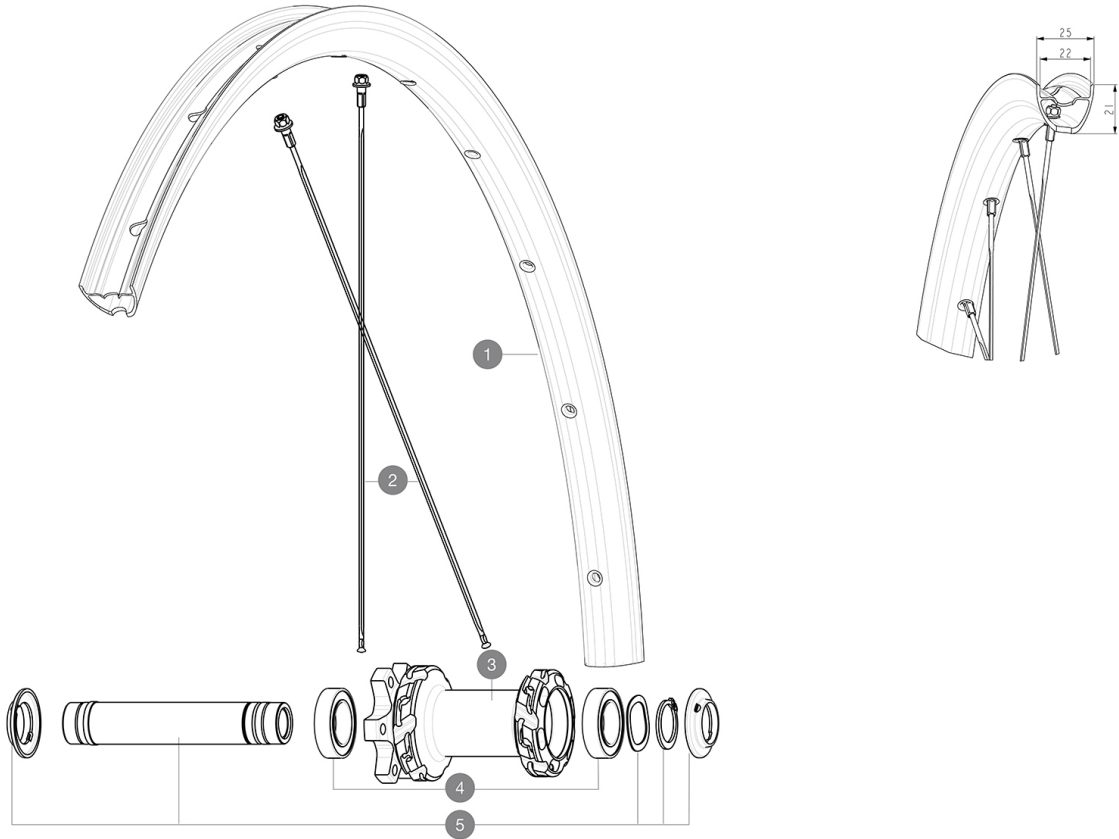

MAVIC ALLROAD S DISC EBM

1
2021
FRONT

Recommended tyre sizes: 28 to 64 mm (1.1" to 2.5")

REFERENZEN RÄDER

F91081 ALLR S EBM INT 700

RIMS

&NBSP;:

1	V4092210	Kit Front rim EBM Allroad S
	V2620101	UST RIM TAPE 25mm (for 21-24mm wide rim)

SPOKES

2	V4162701	Kit 12 Front EBM Allroad S flat spoke 294 + steel nipple
---	----------	--

HUB SHELLS

3	N/A	NABENKÖRPER
4	V2500901	KIT BEARINGS 18x30x7 + WAVED WASHER + CLIP
5	V2375501	Kit QRM auto front axle 100x12/15mm D6T

MAVIC ***ALLROAD S DISC EBM***

Specifications

RADGEWICHTE