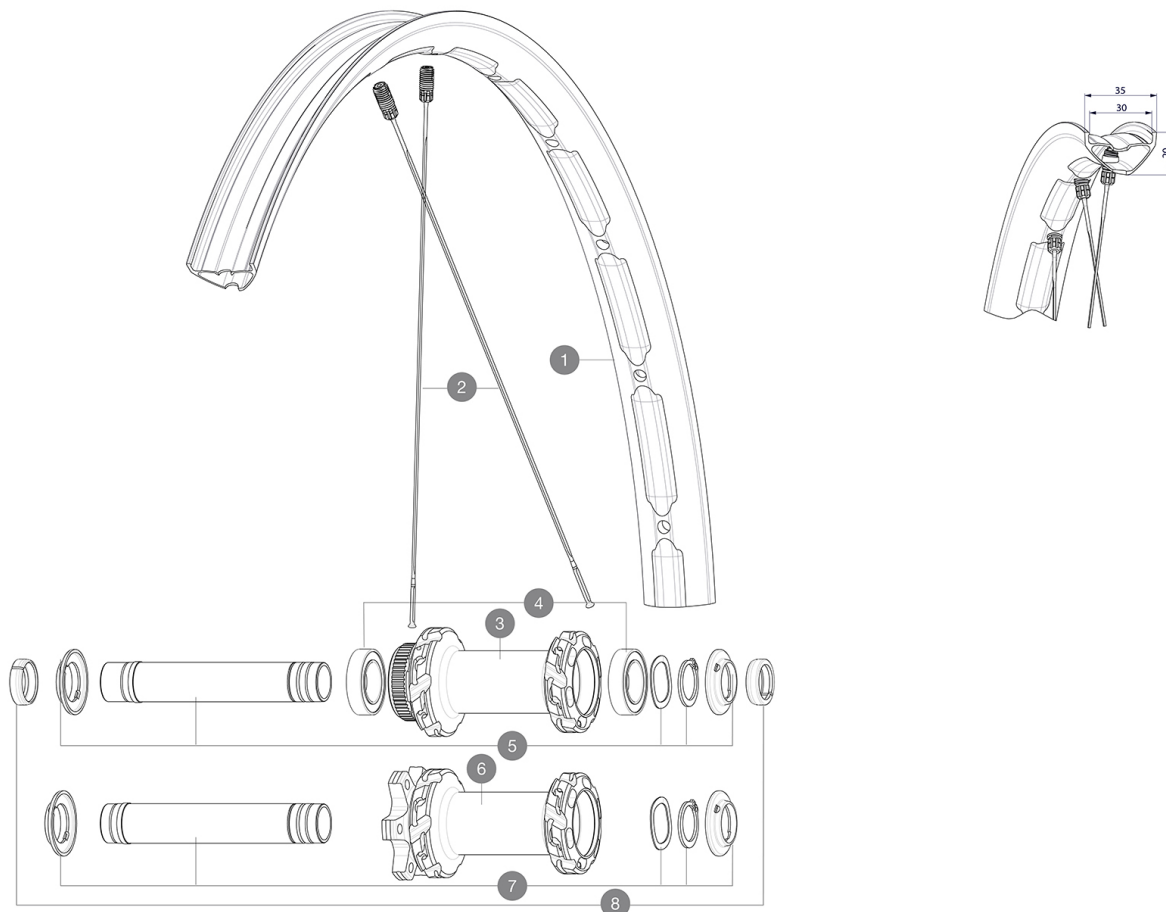

Maximum tyre pressure: 2.95bar/43PSI with a 52mm tyre - 1.55bar/22PSI with a 125mm tyre

Mindestgröße des Reifens: Breite 52mm - max. Druck 2.95Bar/43PSI

Non-Boost : 12 to 9mm rear adapter for quick release ([V2510801] - Delivered with the wheel)

## REFERENZEN RÄDER

F90493 XMAX XLS INT 29 BST

F91972 XMAX XLS CL 29 BST

## RIMS

&NBSP;:

1 V3765915 Kit Front/Rear rim Crossmax XLS 29"

## SPOKES

2 V2388301 Kit 12 Front/Rear Crossmax SL/SLS/XL/XLS 29" butted spoke 2