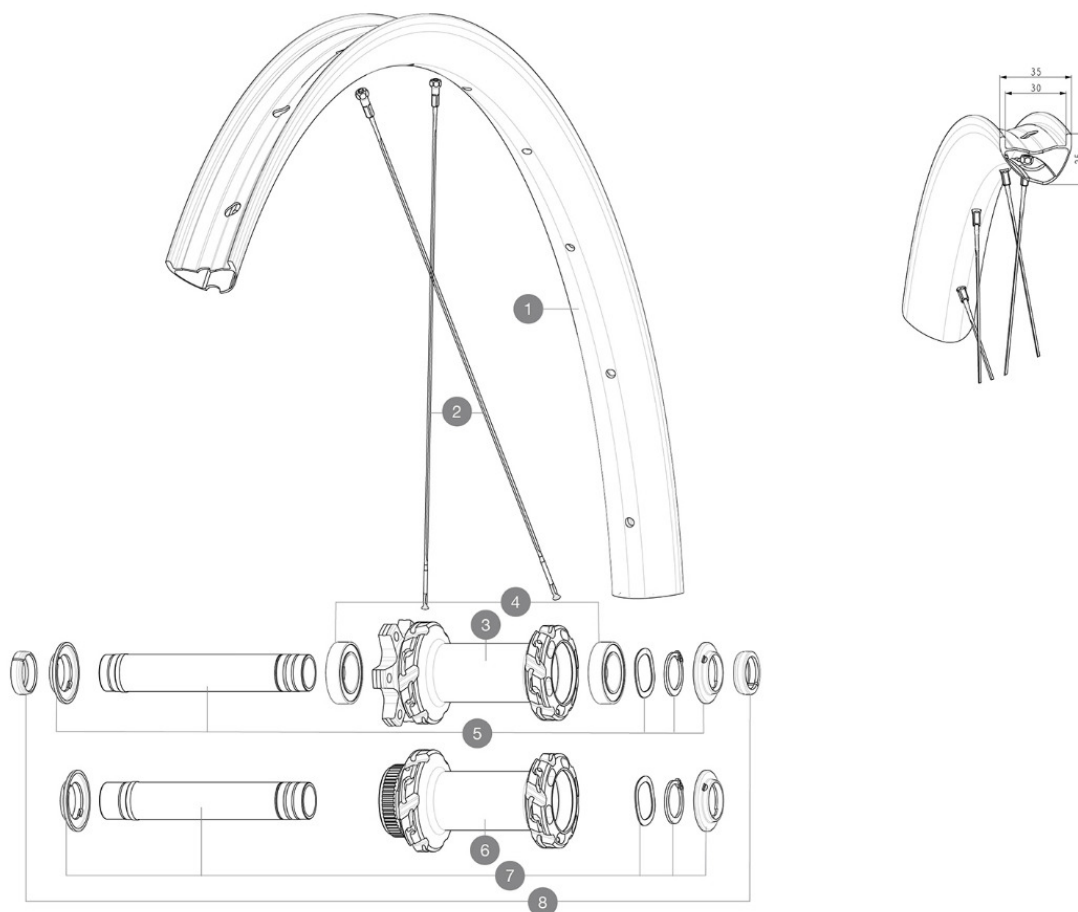

MAVIC Crossmax SL Ultimate 30 29

2021
FRONT

ASTM CATEGORY 3 : CROSS COUNTRY

For a longer longevity of the wheel, Mavic recommends that the total weight supported by the wheels doesn't exceed 120kg, bike included

Recommended tyre sizes: 50mm to 76mm (2.0" to 3.0")

REFERENZEN RÄDER

RIMS

&NBSP;:

1	V00004631	Kit Front/Rear rim Crossmax SL Ultimate 30
	V3750101	35mm UST Green Tape for 30mm wide rims

SPOKES

2	V2389101	Kit 12Fr/Rr XmaxSL Ultimate spk293+np&w while stock last
2	V00065231	Kit12Fr/Rr MTBcarb29 ss spk293

V2374401	TORQUE CAPS 15*31 Adapter MTB QRM Auto > 2019 Frt HUB
----------	---

ADAPTERS

8	V2372501	15mm MTB Axle Cap QRM Auto From 2019
	99694101	2 REDUCERS 15/9mm

GELIEFERT MIT

UST valve and accessories (129 838 01)	
Pre-installed tubeless rim tape	
Multifunction adjustment wrench (delivered with rear wheel) (325 423 01)	
Wheelbag (V24 801 01)	
2 replacement spokes with each wheel	

SPEICHEN

- **Material** : steel
- **Shape** : straight pull, flat, double butted
- **Nipples** : aluminum, ABS
- **Count** : 24 front and rear
- **Lacing** : front and rear crossed 2

RADNABE

Auto adjust sealed cartridge bearings (QRM Auto), front and rear