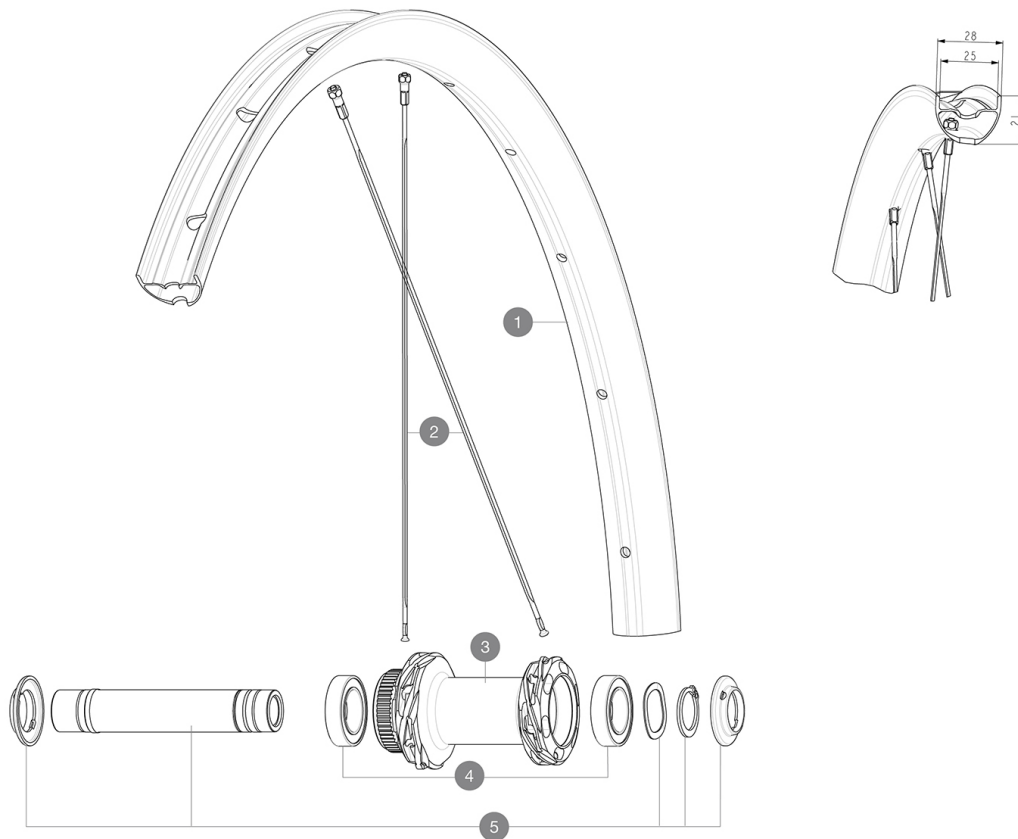

REFERENZEN RÄDER

RIMS

&NBSP;:

1	V4095115	Kit Front/Rear rim Allroad 650B
	V2700101	UST Tape 28mm for 25 to 27mm wide rims

SPOKES

2	V4165001	Kit 12 Front/Rear Allroad 650B flat spoke 277 + nipple black
---	----------	--

HUB SHELLS

3	N/A	NABENKÖRPER
4	V2500901	KIT BEARINGS 18x30x7 + WAVED WASHER + CLIP
5	V2374001	KIT 12x100mm FRONT AXLE DCL QRM AUTO ALLROAD > 2019

MAVIC ALLROAD 650B MAHLE**GELIEFERT MIT**

Tubeless-Felgenband	
Tubeless-Felgenband	
Tubeless-Felgenband	
Tubeless-Felgenband	

Specifications**RADGEWICHTE**