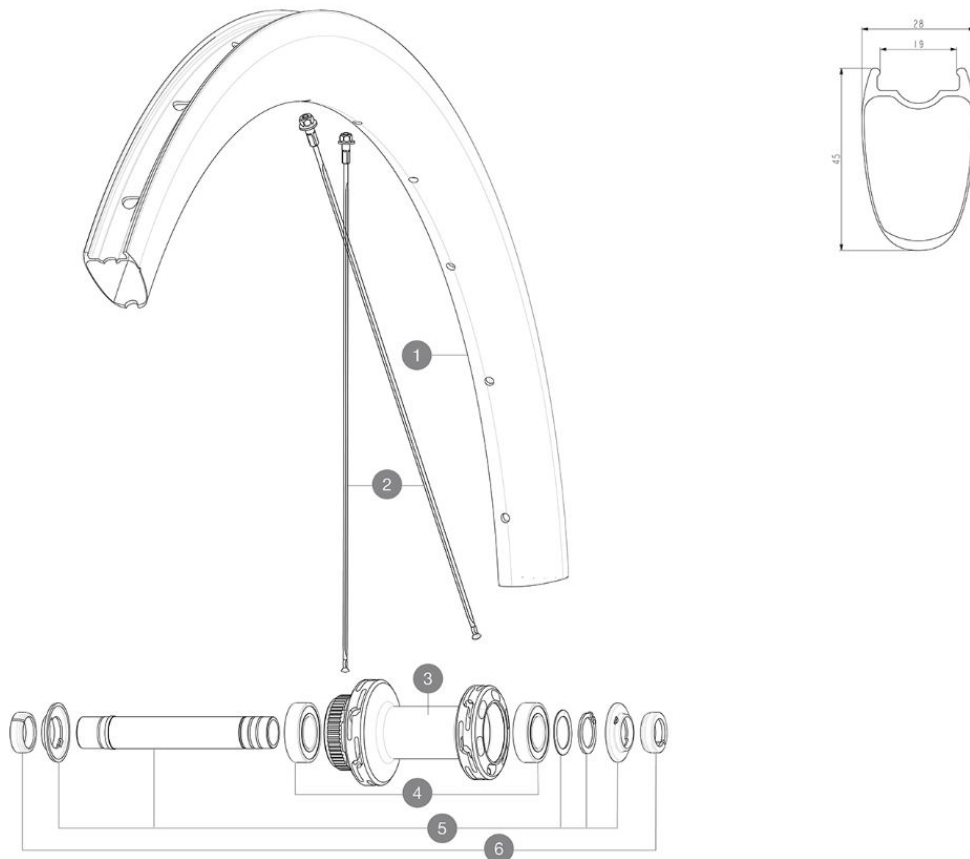

# MAVIC COSMIC SL 45 LTD

1  
2023  
FRONT

ASTM CATEGORY 2 : road and offroad with jumps less than 15cm  
For a longer longevity of the wheel, Mavic recommends that the total weight supported by the wheels doesn't exceed 120kg, bike included  
Recommended tire sizes: 25 to 32 mm  
Max. Pressure: see indication on wheel and tire. If they differ, use the lowest of the 2

## REFERENZE RUOTE

### PESI RUOTE

730