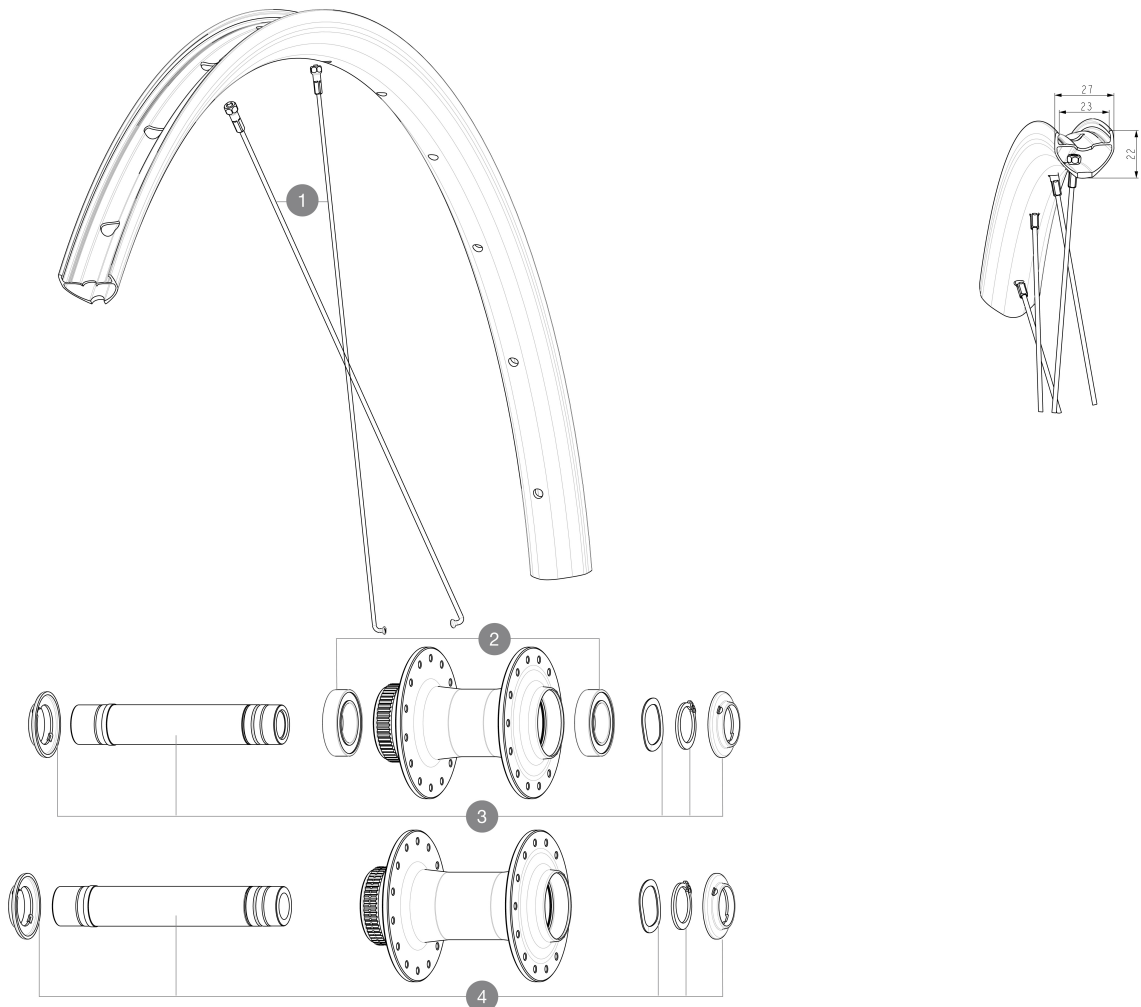

## REFERENZE RUOTE

### SPOKES

|   |           |   |
|---|-----------|---|
| 1 | V00062331 | Kit 14 ft/rr Jbent bk rd spk 298 29"+np |
|---|-----------|---|

### HUB SHELLS

|   |           |   |
|---|-----------|---|
| 2 | V2500901  | KIT BEARINGS 18x30x7 + WAVED WASHER + CLIP          |
| 3 | V2374001  | KIT 12x100mm FRONT AXLE DCL QRM AUTO ALLROAD > 2019 |
| 4 | V00083231 | Kit 110mm axle QRM auto road DCL                    |

PESI RUOTE