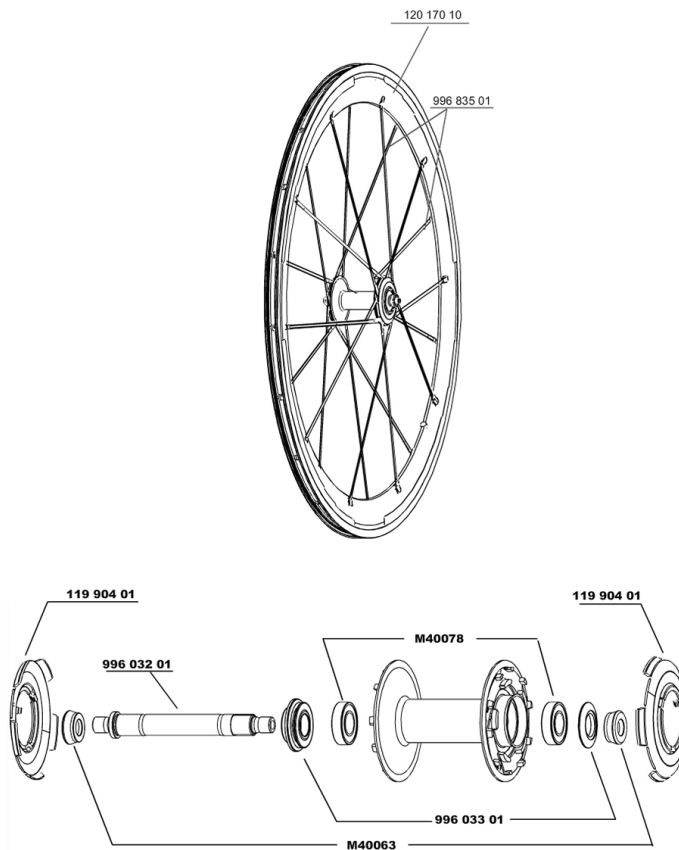

REFERENZE RUOTE

119216	COSMIC CARBONE SR FRT	119220	COSMIC CARBONE SR ED11PR
119219	COSMIC CARBONE SR M10PR		

RIMS

&NBSP;;

12017010	FRONT COSMIC CARBONE SR RIM
----------	-----------------------------

SPOKES

99683501	5 SPOKES CARBONE SLR FRT+0FW
----------	------------------------------

HUB SHELLS

M40063	2 APPOGGIO FORCELLA ANT.
11990401	FRONT & OPP.DRIVE SIDE COS.CARB.SLR HUB CAP
99603301	DADO SERRAGGIO + PARAPOLVERE COS.CARB.ULTIMATE
M40078	KIT CUSCINETTI MOZZO ANT. 6901
99603201	KIT ASSE ANT. COS.CARBONE ULTIMATE

MAVIC *Cosmic Carbone SR*

Specifications

PESI RUOTE