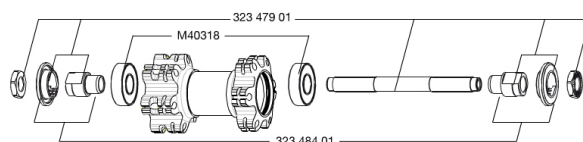

REFERENZE RUOTE

356072 CROSSONE 650b FRT

366 901 01 366 931 15

RIMS

&NBSP;;

1	36693115	"FRONT/REAR CROSSONE 650b/27,5"" RIM"
---	----------	---------------------------------------

SPOKES

2	36690101	"12 SPOKES FRONT/OPP DRIVE SIDE CROSSONE 650b/27,5"" 278mm"
---	----------	---

HUB SHELLS

3	N/A	CORPO MOZZO
4	M40318	KIT CUSCINETTI MOZZO 6001
5	32347901	KIT ASSE ANT. XLD/XMAX EN/COSMOS/KSY.
6	32348401	SUPPORTO ESPANDIBILE x CUSCINETTI MOZZO

MAVIC *Crossone 650b*

2

2014
FRONT

Specifications