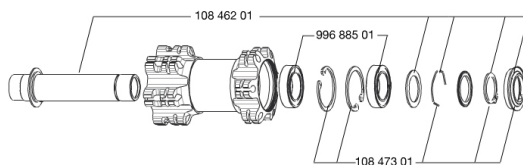

# MAVIC Crossone 29 15mm

1  
2014  
FRONT

## REFERENZE RUOTE

356635 CROSSONE 29 15mm FRT

356644 CROSSONE 29 15mm PR

## SPOKES

2	36690301	"12 SPOKES FRONT/OPP DRIVE SIDE CROSSONE 29"" 296mm"
---	----------	--