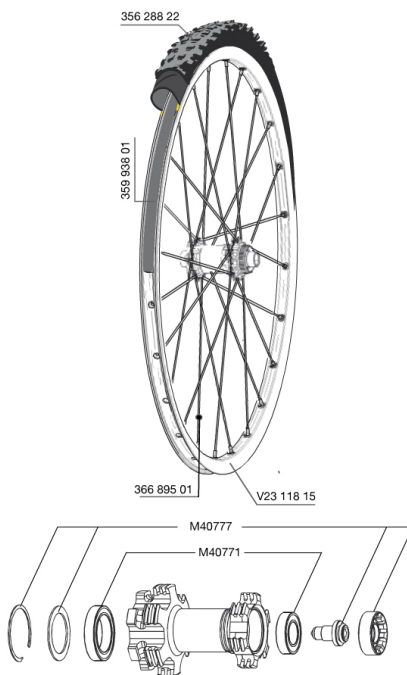

REFERENZE RUOTE

RIMS

&NBSP;:

V2311815	KIT FRONT/REAR CROSSROC 29"
35993801	UST RIM STRIP 29x19c

SPOKES

36689501	"12 SPOKES FRONT/OPP DRIVE SIDE CROSSROC 29"" 295mm"
----------	--

HUB SHELLS

M40777	KIT ESTRATTORE MONTAGGIO CUSCINETTI XMAX DISC LEFTY
M40771	KIT CUSCINETTI x MOZZO LEFTY

TYRES

35628822	Crossroc Roam 29
----------	------------------

MAVIC *CROSSROC WTS 29 Lefty 2014***Specifications****PESI RUOTE**

Peso della ruota