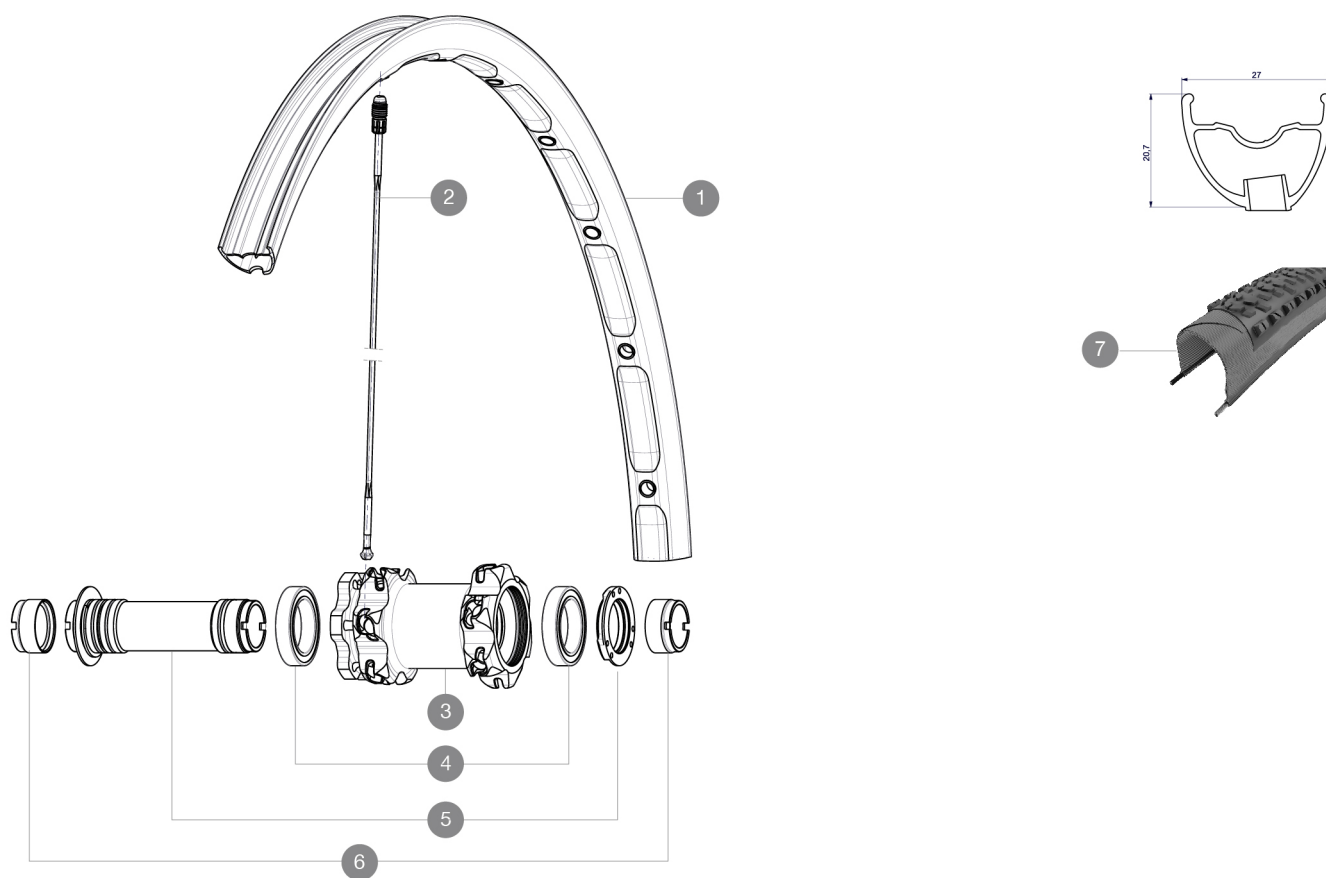

REFERENZE RUOTE

F02901 Crossmax XL 27.5Ft WTS

RIMS

DIAM. FORO VALVOLA (MM): 6,5 :

1 V2310810 KIT FRONT RIM CROSSMAX XL 2015 27,5"

SPOKES

2 36674901 "12 SPOKES FRONT CROSSMAX SLR/ENDURO 650b/27,5" 274mm"

HUB SHELLS

3 N/A CORPO MOZZO
4 M40179 FRONT BEARING 25x37x7 20mm AXLE
5 30870501 FRONT AXLE 20mm CROSSMAX ST/SX + DEEMAX ULTI 2012

ADAPTERS

6 12982901 20mm adapter for Crossmax ST/SX (front wheel)

MAVIC *Crossmax XL 27.5 WTS*

2

2015
FRONT

Specifications

CERCHIONI

- Larghezza interna : 23 mm
- Misura ETRTO 27,5" : 584x23C

MOZZO

Compatibile con Shimano MTB 11 marce
XD compatibile (XX1-X01) con kit opzionale

PESI RUOTE

Peso della ruota 815