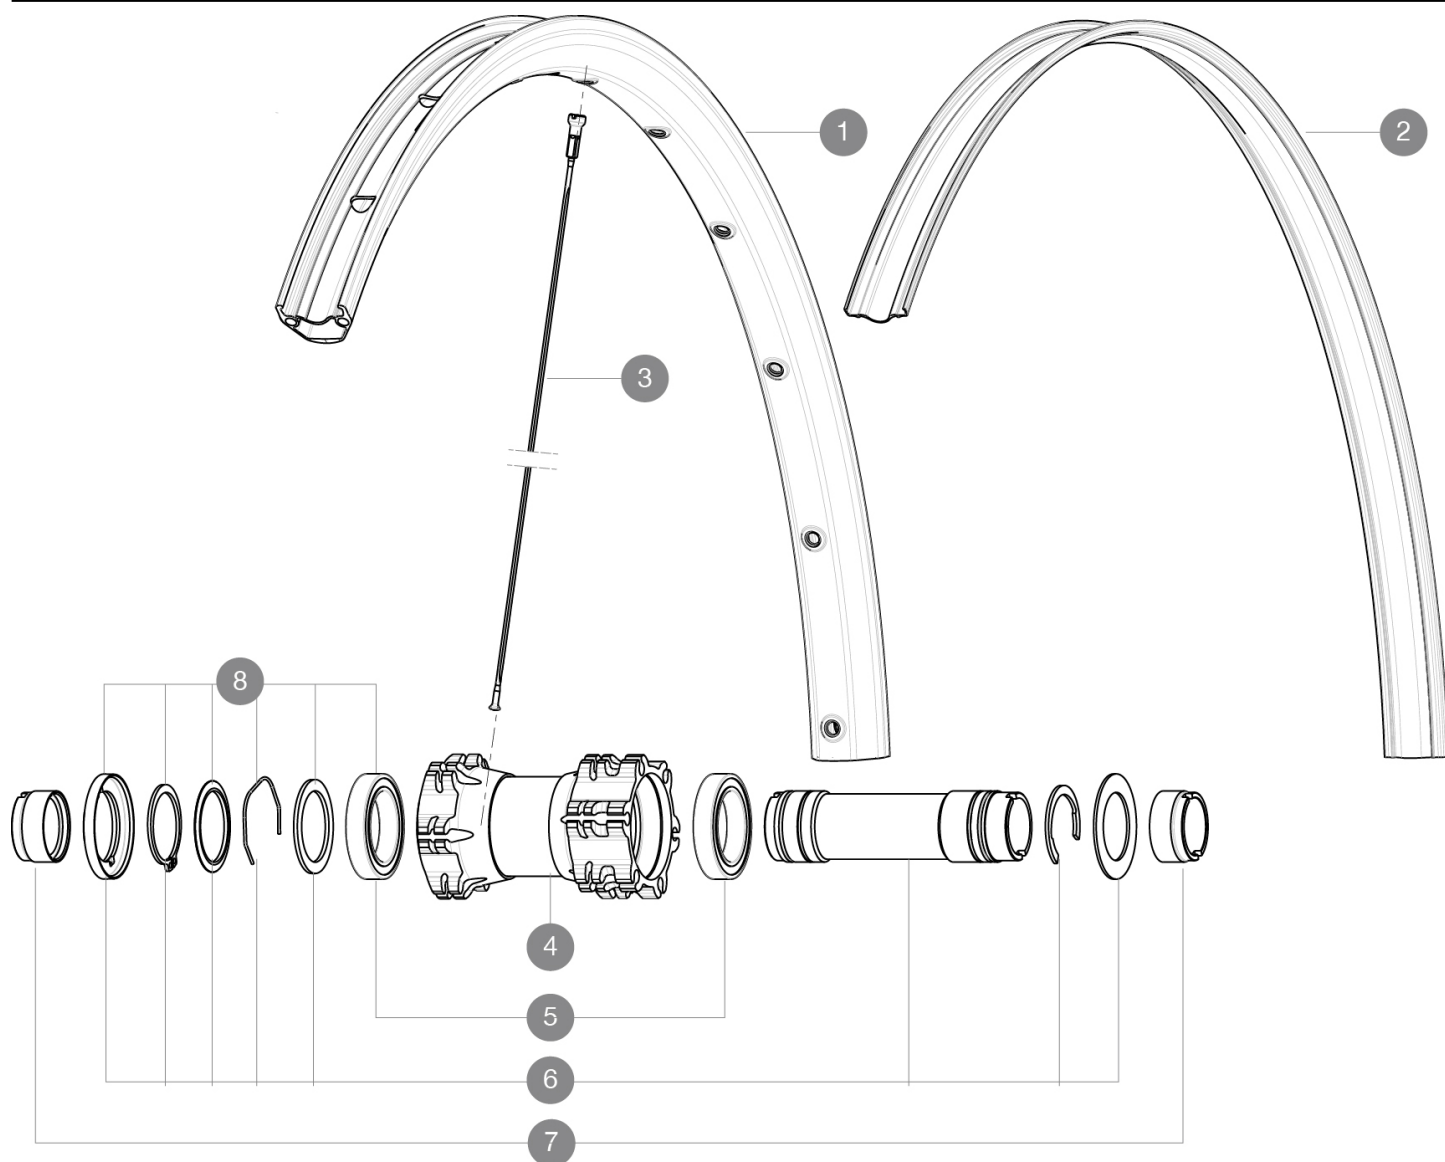

REFERENZE RUOTE

F03301 CrossrocXL29Ft WTS

RIMS

DIAM. FORO VALVOLA (MM): 6,5 :

1	V2311515	KIT FRONT/REAR RIM CROSSROC XL 29"
2	V2190101	UST RIM STRIP 29x21c

SPOKES

3	36689501	"12 SPOKES FRONT/OPP DRIVE SIDE CROSSROC 29"" 295mm"
---	----------	--

HUB SHELLS

4	N/A	CORPO MOZZO
5	M40179	FRONT BEARING 25x37x7 20mm AXLE
6	V2370601	KIT FRONT AXLE 20MM CROSSROC XL
8	V2370501	FRONT AUTO ADJUST.PLAY KIT 20MM AXLE

ADAPTERS

7	12982901	20mm adapter for Crossmax ST/SX (front wheel)
---	----------	---

MAVIC *Crossroc XL 29 WTS***Specifications****CERCHIONI**

• Misura ETRTO 29" : 622x21C

MOZZO

Compatibile con Shimano MTB 11 marce
XD compatibile (XX1-X01) con kit opzionale

PESI RUOTE

Peso della ruota 920