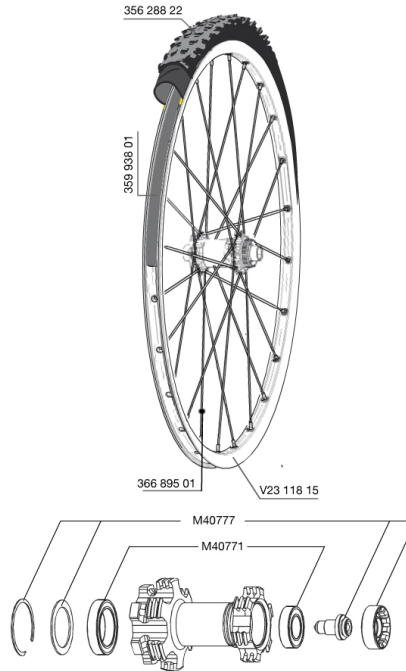

MAVIC CROSSROC WTS 29 Lefty Supermax 2014

REFERENZE RUOTE

RIMS

&NBSP;:

35993801	UST RIM STRIP 29x19c
V2311815	KIT FRONT/REAR CROSSROC 29"

SPOKES

36689701	"12 SPOKES FRONT CROSSROC LEFTY/SUPERMAX 29"" 301mm"
----------	------------------------------------------------------

HUB SHELLS

M40771	KIT CUSCINETTI x MOZZO LEFTY
36709301	ASSEMBLY KIT CROSSROC SUPERMAX

TYRES

35628822	Crossroc Roam 29
----------	------------------

MAVIC**CROSSROC WTS 29 Lefty Supermax****2014****Specifications****PESI RUOTE**

Peso della ruota