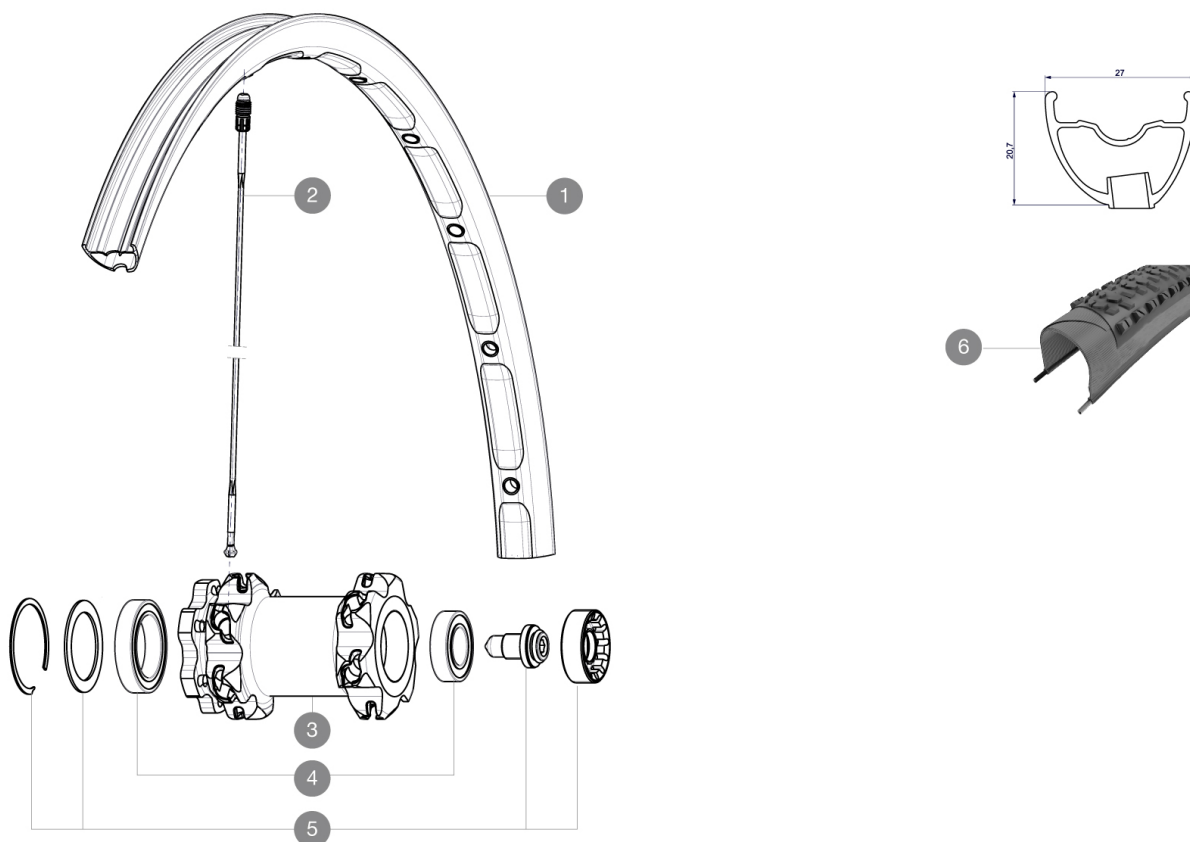

REFERENZE RUOTE

F16901 CrossmaxXL27.5SpxFWTS

RIMS

&NBSP;:

1	V2310810	KIT FRONT RIM CROSSMAX XL 2015 27,5"
---	----------	--------------------------------------

SPOKES

2	36674901	"12 SPOKES FRONT CROSSMAX SLR/ENDURO 650b/27,5" 274mm"
---	----------	--

HUB SHELLS

3	N/A	CORPO MOZZO
4	M40771	KIT CUSCINETTI x MOZZO LEFTY
5	36709301	ASSEMBLY KIT CROSSROC SUPERMAX

MAVIC *Crossmax XL 27.5 Supermax***Specifications****PESI RUOTE**

Peso della ruota