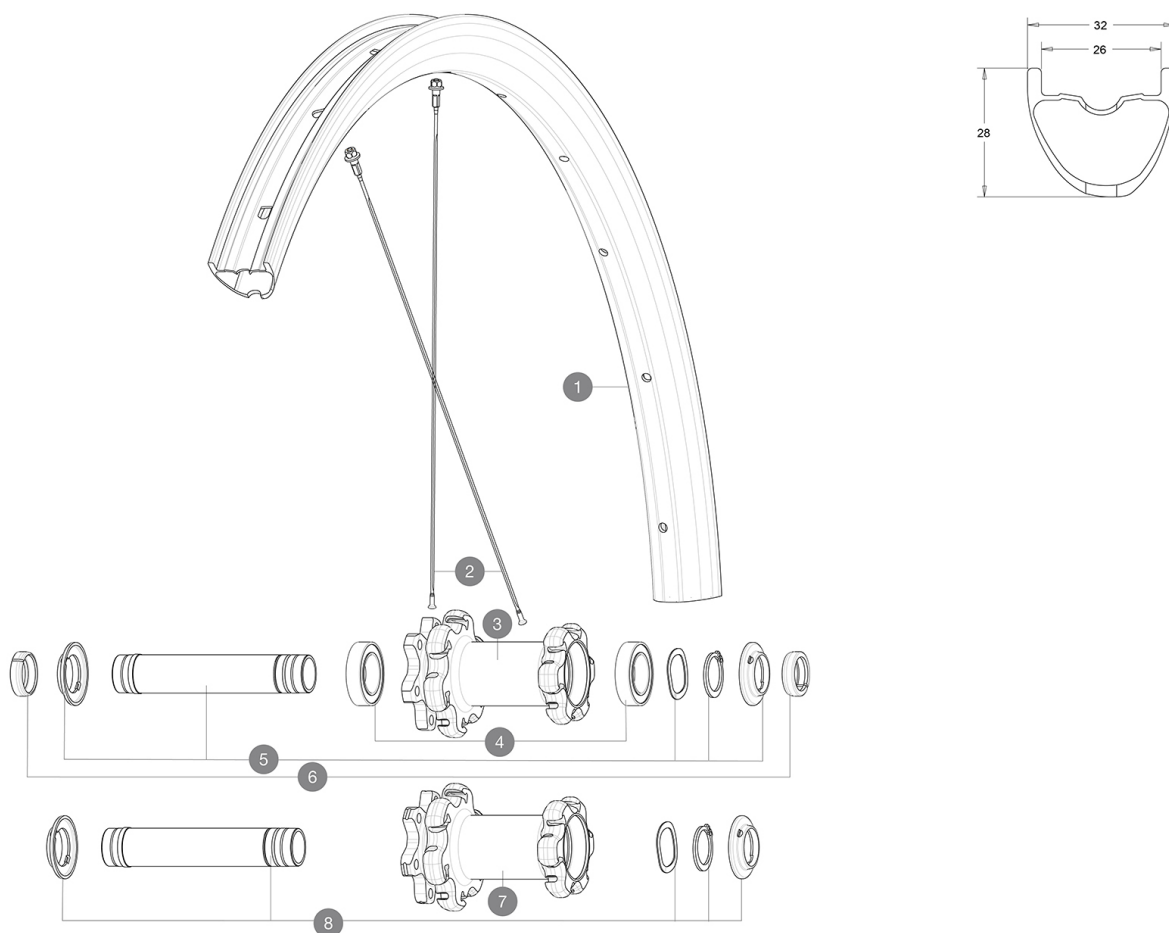

REFERENZE RUOTE

RIMS

&NBSP;:

1	V3060110	KIT FRONT RIM XA PRO CARBON 29"
	V3750101	35mm UST Green Tape for 30mm wide rims

SPOKES

2	V2387801	KIT 12 FRIT/REAR XA PRO CARBON 29" EXTRA FLAT SPOKE 288mm +
---	----------	---

HUB SHELLS

3	N/A	CORPO MOZZO
4	V2500901	KIT BEARINGS 18x30x7 + WAVED WASHER + CLIP
5	V2372301	KIT 100mm AXLE QRM AUTO MTB > 2019
7	N/A	CORPO MOZZO
8	V2372401	KIT 110mm AXLE QRM AUTO MTB > 2019

OPTIONS

V2374401	TORQUE CAPS 15*31 Adapter MTB QRM Auto > 2019 Frt HUB
----------	---

ADAPTERS

6	V2372501	15mm MTB Axle Cap QRM Auto From 2019
	99694101	2 REDUCERS 15/9mm

MAVIC ***XA Pro Carbon 29 19*****COMPATIBILITY**

Ruota libera: Shimano Micro Spline

Specifications

PESI RUOTE