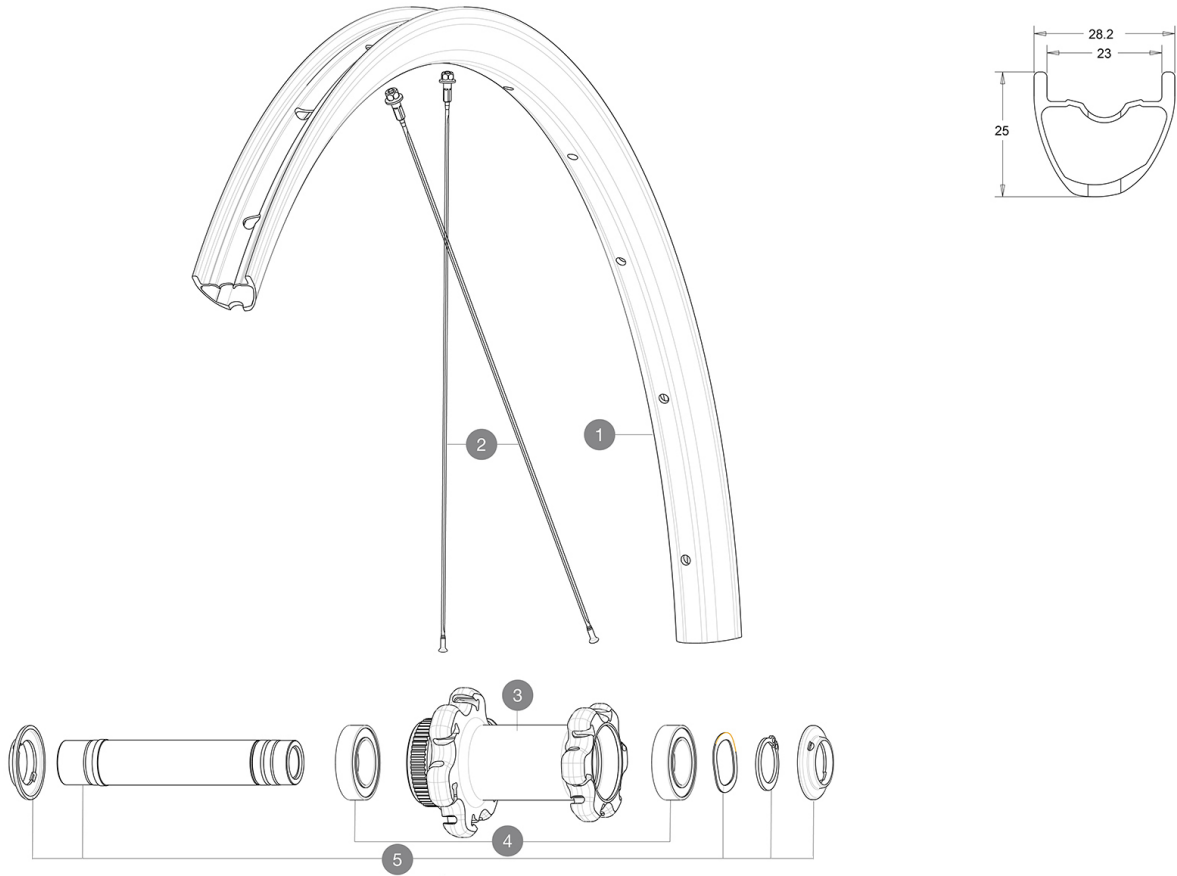

MAVIC ALLROAD PRO CARBON SL DISC

REFERENZE RUOTE

ASTM CATEGORY 2 : road and offroad with jumps less than 15cm

For a longer longevity of the wheel, Mavic recommends that the total weight supported by the wheels doesn't exceed 120kg, bike included

Recommended tyre sizes: 28 to 64 mm (1.1" to 2.5")

Max. Pressure: see indication on wheel and tyre. If they differ, use the lowest of the 2

Maximum tyre pressure: 4.4bar/64PSI with a 28mm tyre - 2.6bar/38PSI with a 64mm tyre

RIMS

&NBSP;:

1	V2738910	KIT FRONT RIM ALLROAD PRO CARBON SL -while stock last
1	V4092410	Kit Front rim EBM Allroad Pro Carbon SL while stock lasts
	V2620101	UST RIM TAPE 25mm (for 21-24mm wide rim)

SPOKES

2	V3668301	Kit 2 FRONT/NDS Allroad Pro Carbon SL stamped spoke 291 + al
2	V3821801	KIT 12 FRT/REAR CROSSMAX PRO CARBON 29" EXTRA FLAT SPOKE 29

HUB SHELLS

3	N/A	CORPO MOZZO
4	V2500901	KIT BEARINGS 18x30x7 + WAVED WASHER + CLIP
5	V2374101	KIT QRM AUTO FRONT L3 AXLE 100x12mm DCL - while stock last
5	V2374001	KIT 12x100mm FRONT AXLE DCL QRM AUTO ALLROAD > 2019

OPTIONS

V2372301	KIT 100mm AXLE QRM AUTO MTB > 2019
V2373501	QRM Auto front axle 15mm for DCL Allroad wheels > 2019

ADAPTERS

V2680301	"Kit Ft Road Adapter 12 >> 9mm"
V2372501	15mm MTB Axle Cap QRM Auto From 2019