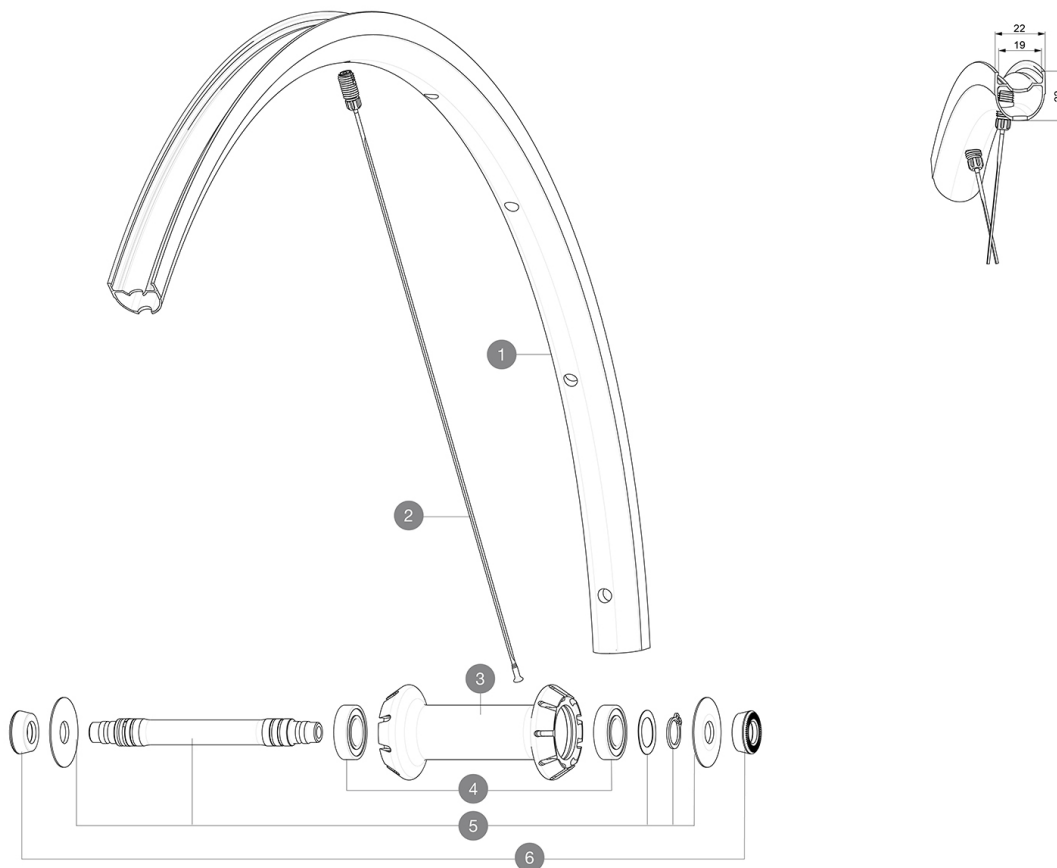

ASTM CATEGORY 2 : road and offroad with jumps less than 15cm
 Misura minima del pneumatico: larghezza 23 mm - pressione massima 6,75 Bar/97 PSI
 For a longer longevity of the wheel, Mavic recommends that the total weight supported by the wheels doesn't exceed 120kg, bike included
 Recommended tyre sizes: 25 to 32 mm
 Max. Pressure: see indication on wheel and tyre. If they differ, use the lowest of the 2
 Maximum tyre pressure: 6.75bar/97PSI with a 23mm tyre - 3.8bar/55PSI with a 62mm tyre
 Misura massima del pneumatico: larghezza 62 mm - pressione massima 3,8 Bar/55 PSI

REFERENZE RUOTE

F90191 KSYRIUM S RB 700 QR

RIMS

&NBSP::

1	V4093910	Kit Front rim Ksyrium S RB
---	----------	----------------------------

SPOKES

2	V4164001	Kit 9 front Ksyrium S butted spoke 289mm M7/7
---	----------	---

Specifications**CERCHIONI**

- **Material** : Mxstal
- **Height** : 22 mm
- **Material** : Mxstal
- **Brake track** : UB Control
- **Material** : Mxstal

MOZZO

- **Materiale del corpo** : alluminio
- **Front and rear bodies** : aluminum
- **Front and rear bodies** : aluminum
- **Front and rear bodies** : aluminum
- **Axle material** : aluminum

PESI RUOTE

675