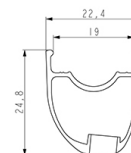

ASTM CATEGORY 2 : road and offroad with jumps less than 15cm
Misura minima del pneumatico: larghezza 23 mm - pressione massima 6,75 Bar/97 PSI
For a longer longevity of the wheel, Mavic recommends that the total weight supported by the wheels doesn't exceed 120kg, bike included
Recommended tyre sizes: 25 to 32 mm
Max. Pressure: see indication on wheel and tyre. If they differ, use the lowest of the 2
Maximum tyre pressure: 6.75bar/97PSI with a 23mm tyre - 3.8bar/55PSI with a 62mm tyre
Misura massima del pneumatico: larghezza 62 mm - pressione massima 3,8 Bar/55 PSI

REFERENZE RUOTE

F90231 KSYRIUM S CL 700 12x100

RIMS

&NBSP;:

1 V4093410 Kit Front rim Ksyrium S Disc

SPOKES

2 V4163501 Kit 12 Front/Rear Ksyrium S Disc butted spoke 294mm M7/7

HUB SHELLS

3 N/A CORPO MOZZO
4 M40129 KIT 2 BEARINGS 6902 15x28x7
5 V2373301 KIT QRM AUTO FRONT AXLE 12mm > 2019

ADAPTERS

6 V2680501 12mm Road Axle Cap QRM Auto
V2680301 "Kit Ft Road Adapter 12 >> 9mm"