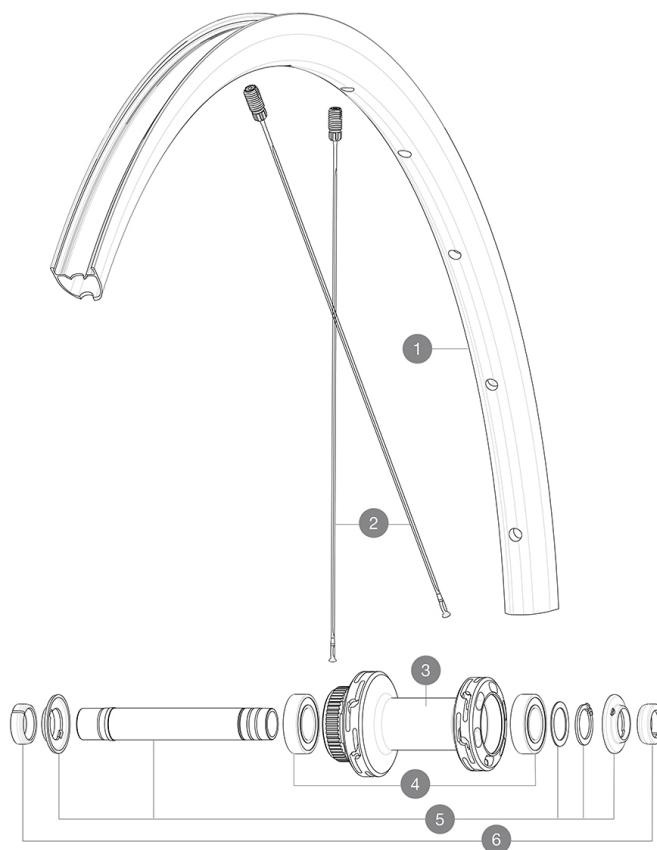

ASTM CATEGORY 2 : road and offroad with jumps less than 15cm  
 Misura minima del pneumatico: larghezza 23 mm - pressione massima 6,75 Bar/97 PSI  
 For a longer longevity of the wheel, Mavic recommends that the total weight supported by the wheels doesn't exceed 120kg, bike included  
 Recommended tyre sizes: 25 to 32 mm  
 Max. Pressure: see indication on wheel and tyre. If they differ, use the lowest of the 2  
 Maximum tyre pressure: 6.75bar/97PSI with a 23mm tyre - 3.8bar/55PSI with a 62mm tyre  
 Misura massima del pneumatico: larghezza 62 mm - pressione massima 3,8 Bar/55 PSI

## REFERENZE RUOTE

F90231 KSYRIUM S CL 700 12x100

## RIMS

&NBSP;:

1 V4093410 Kit Front rim Ksyrium S Disc

## HUB SHELLS

3 N/A CORPO MOZZO  
 4 M40129 KIT 2 BEARINGS 6902 15x28x7  
 5 V2373301 KIT QRM AUTO FRONT AXLE 12mm > 2019